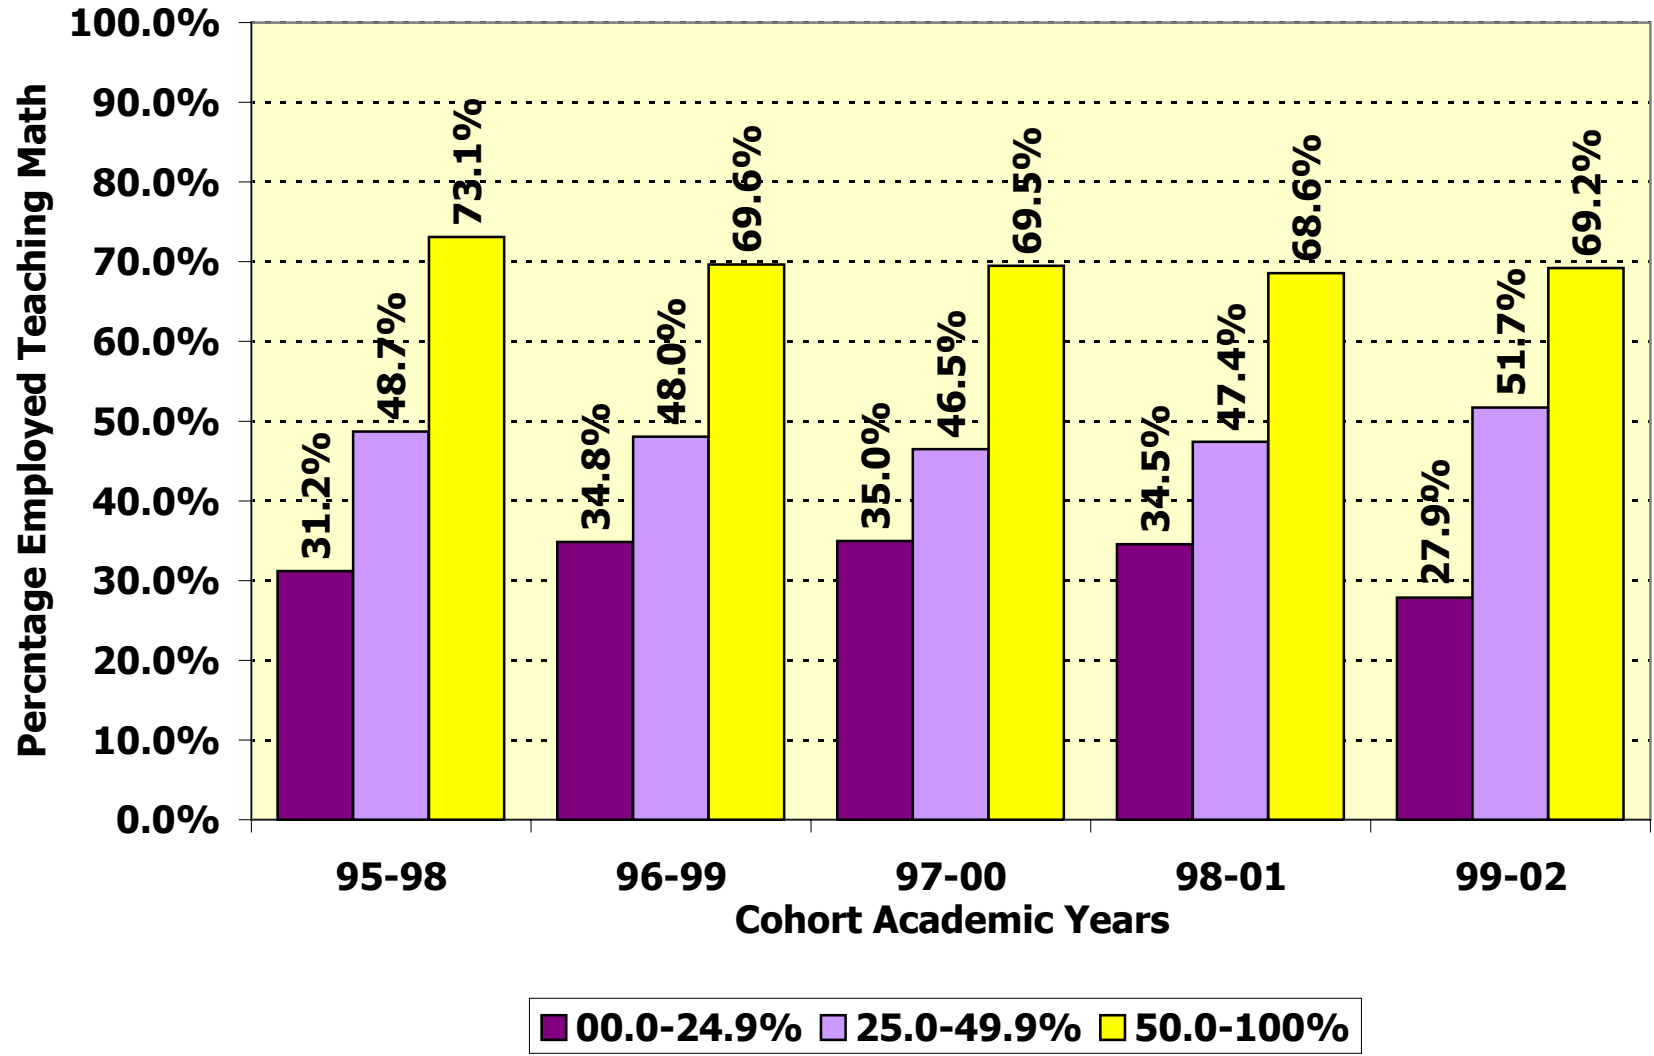

Percentage of Texas Public School Science Teachers Employed as a Science Teacher After the First Year of Teaching by FTE Percentage Assigned to Science

Percentage of Texas Public School Science Teachers Employed as a Science Teacher After the Third Year of Teaching by FTE Percentage Assigned to Science

Percentage of Texas Public School Science Teachers Employed as a Science Teacher After the Fifth Year of Teaching by FTE Percentage Assigned to Science