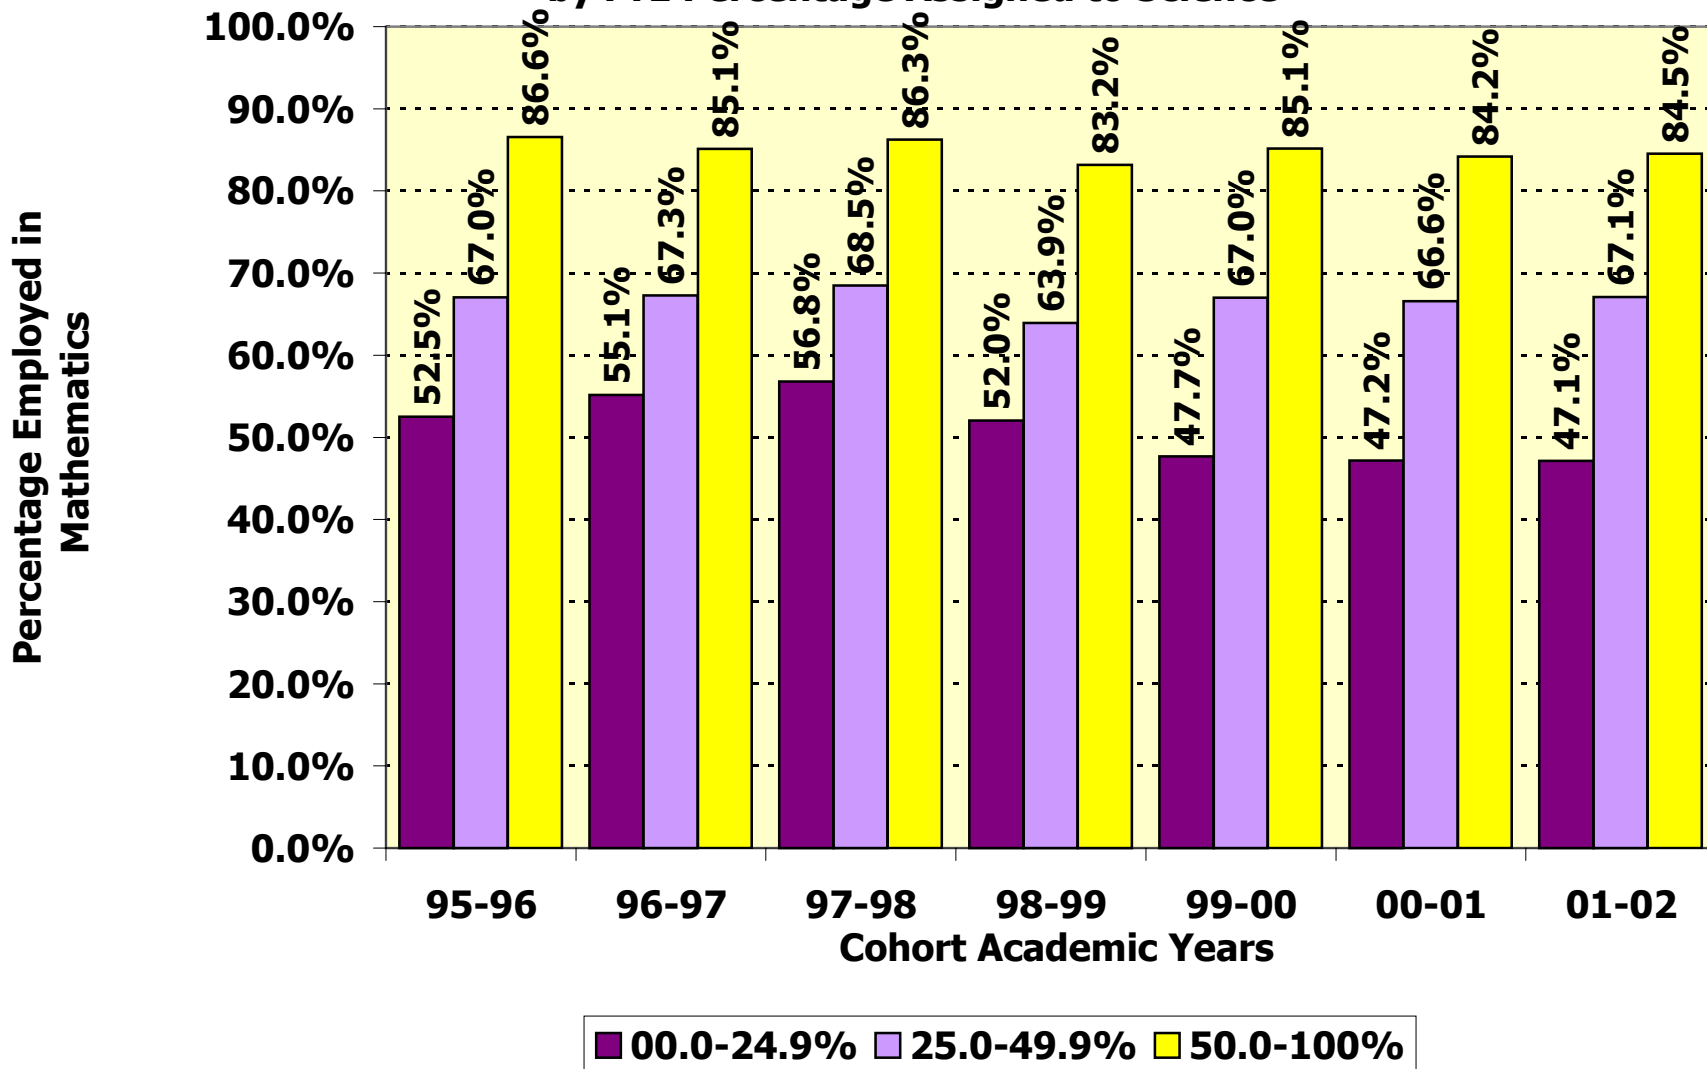

Percentage of Texas Public School Science Teachers Employed as a Science Teacher After the First Year of Teaching by FTE Percentage Assigned to Science

Percentage of Texas Public School Science Teachers Employed as a Science Teacher After the Third Year of Teaching by FTE Percentage Assigned to Science

Percentage of Texas Public School Science Teachers Employed as a Science Teacher After the Fifth Year of Teaching by FTE Percentage Assigned to Science