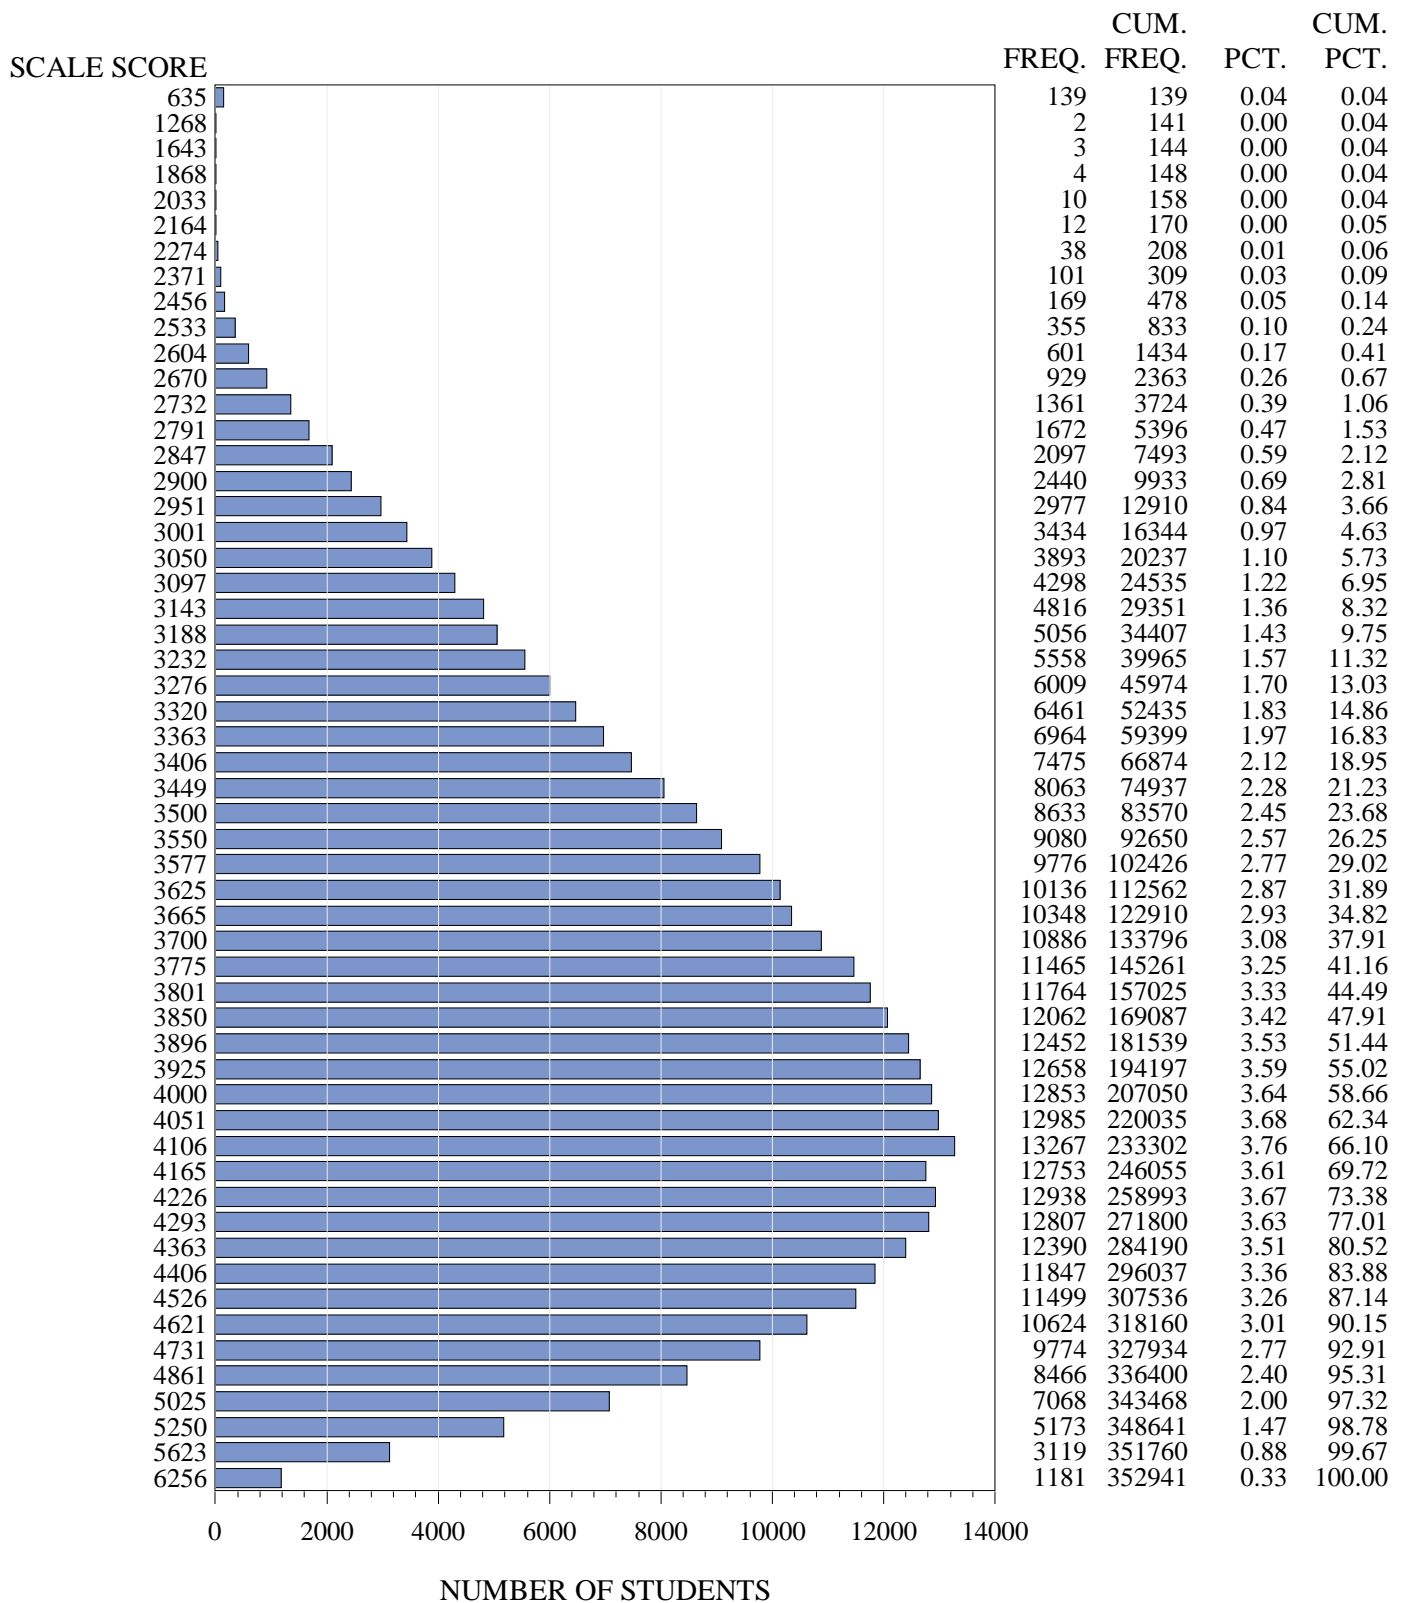

FREQUENCY DISTRIBUTION - SCALE SCORES
STAAR ENGLISH SPRING 2016
GRADE 8 SCIENCE
ALL STUDENTS - EXCLUDING BRAILLE