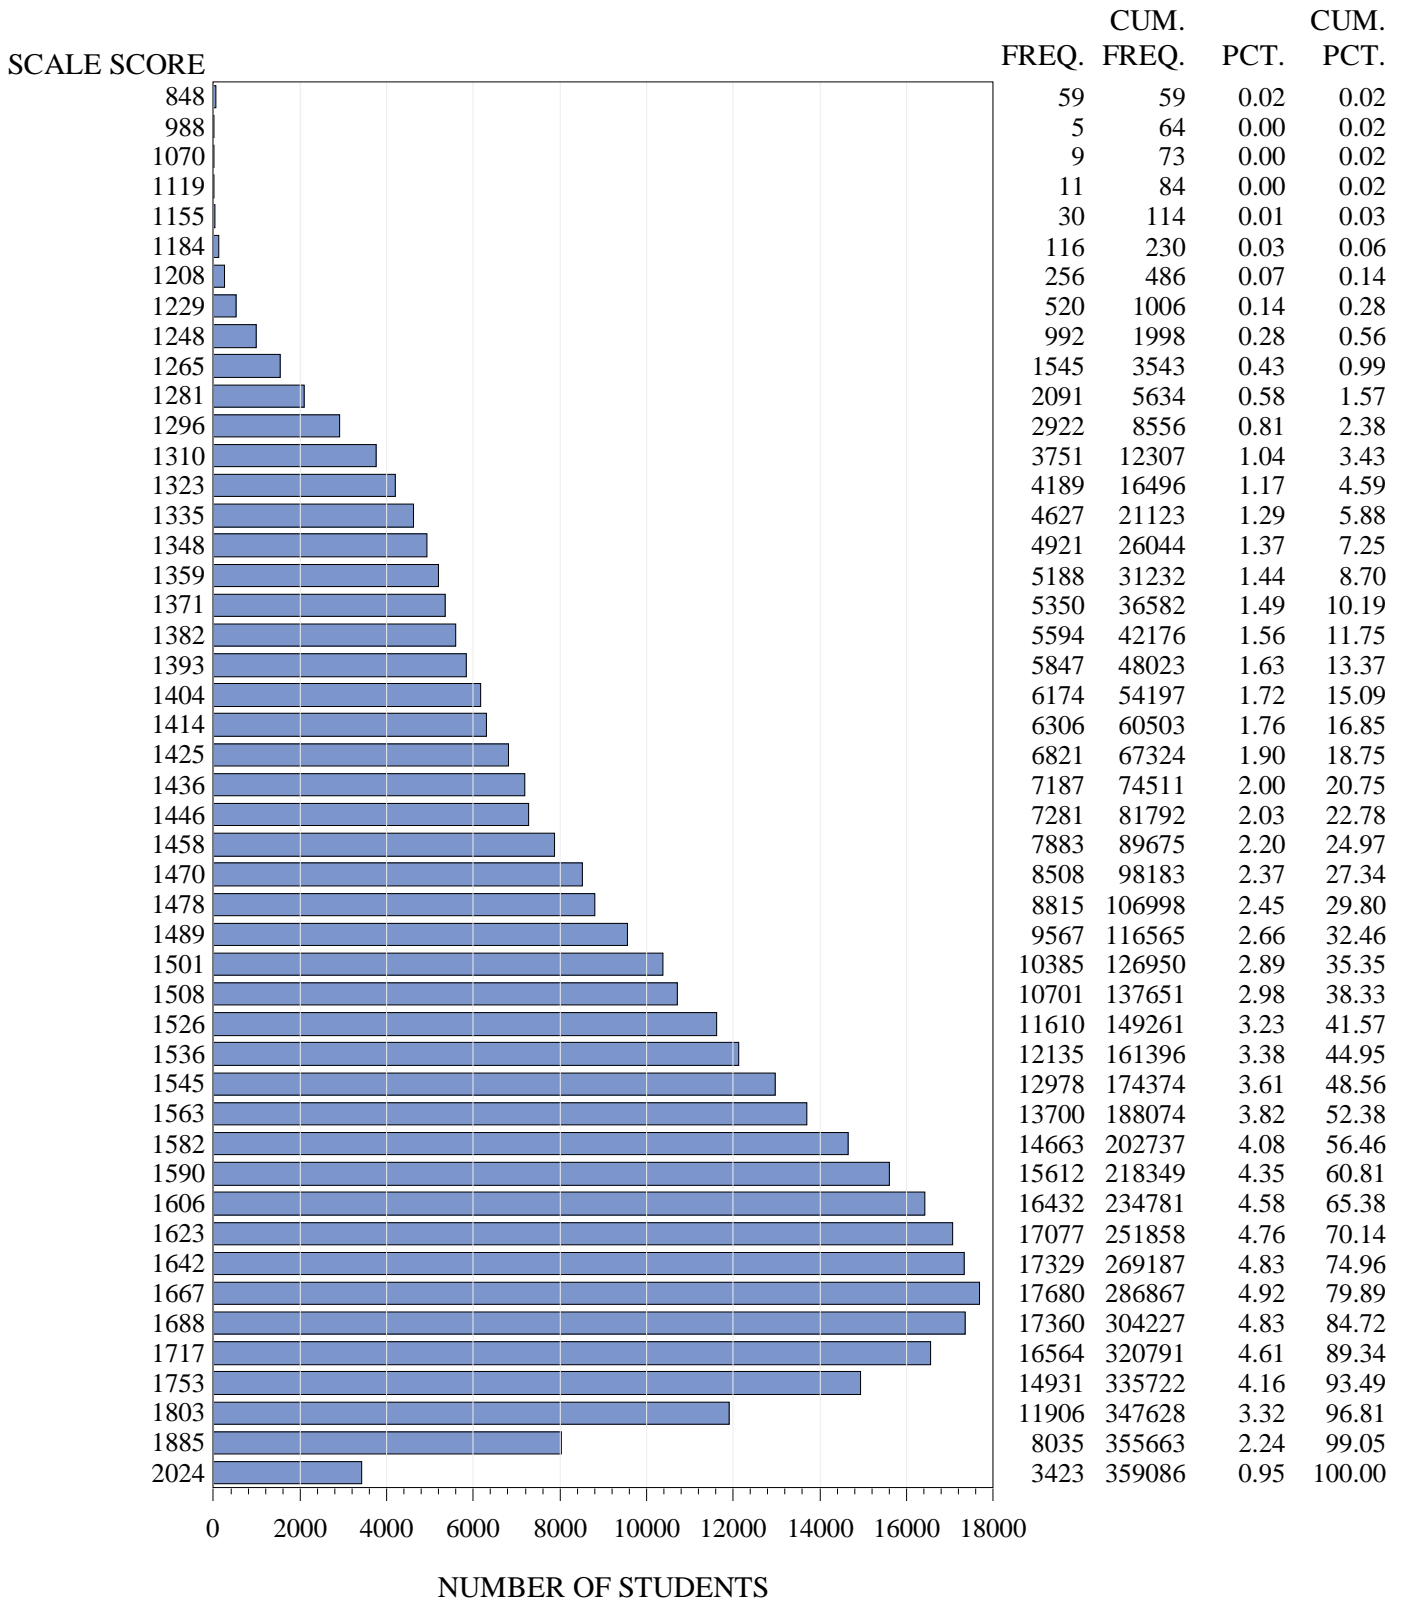

FREQUENCY DISTRIBUTION - SCALE SCORES
STAAR ENGLISH SPRING 2016
GRADE 5 READING
ALL STUDENTS - EXCLUDING BRAILLE