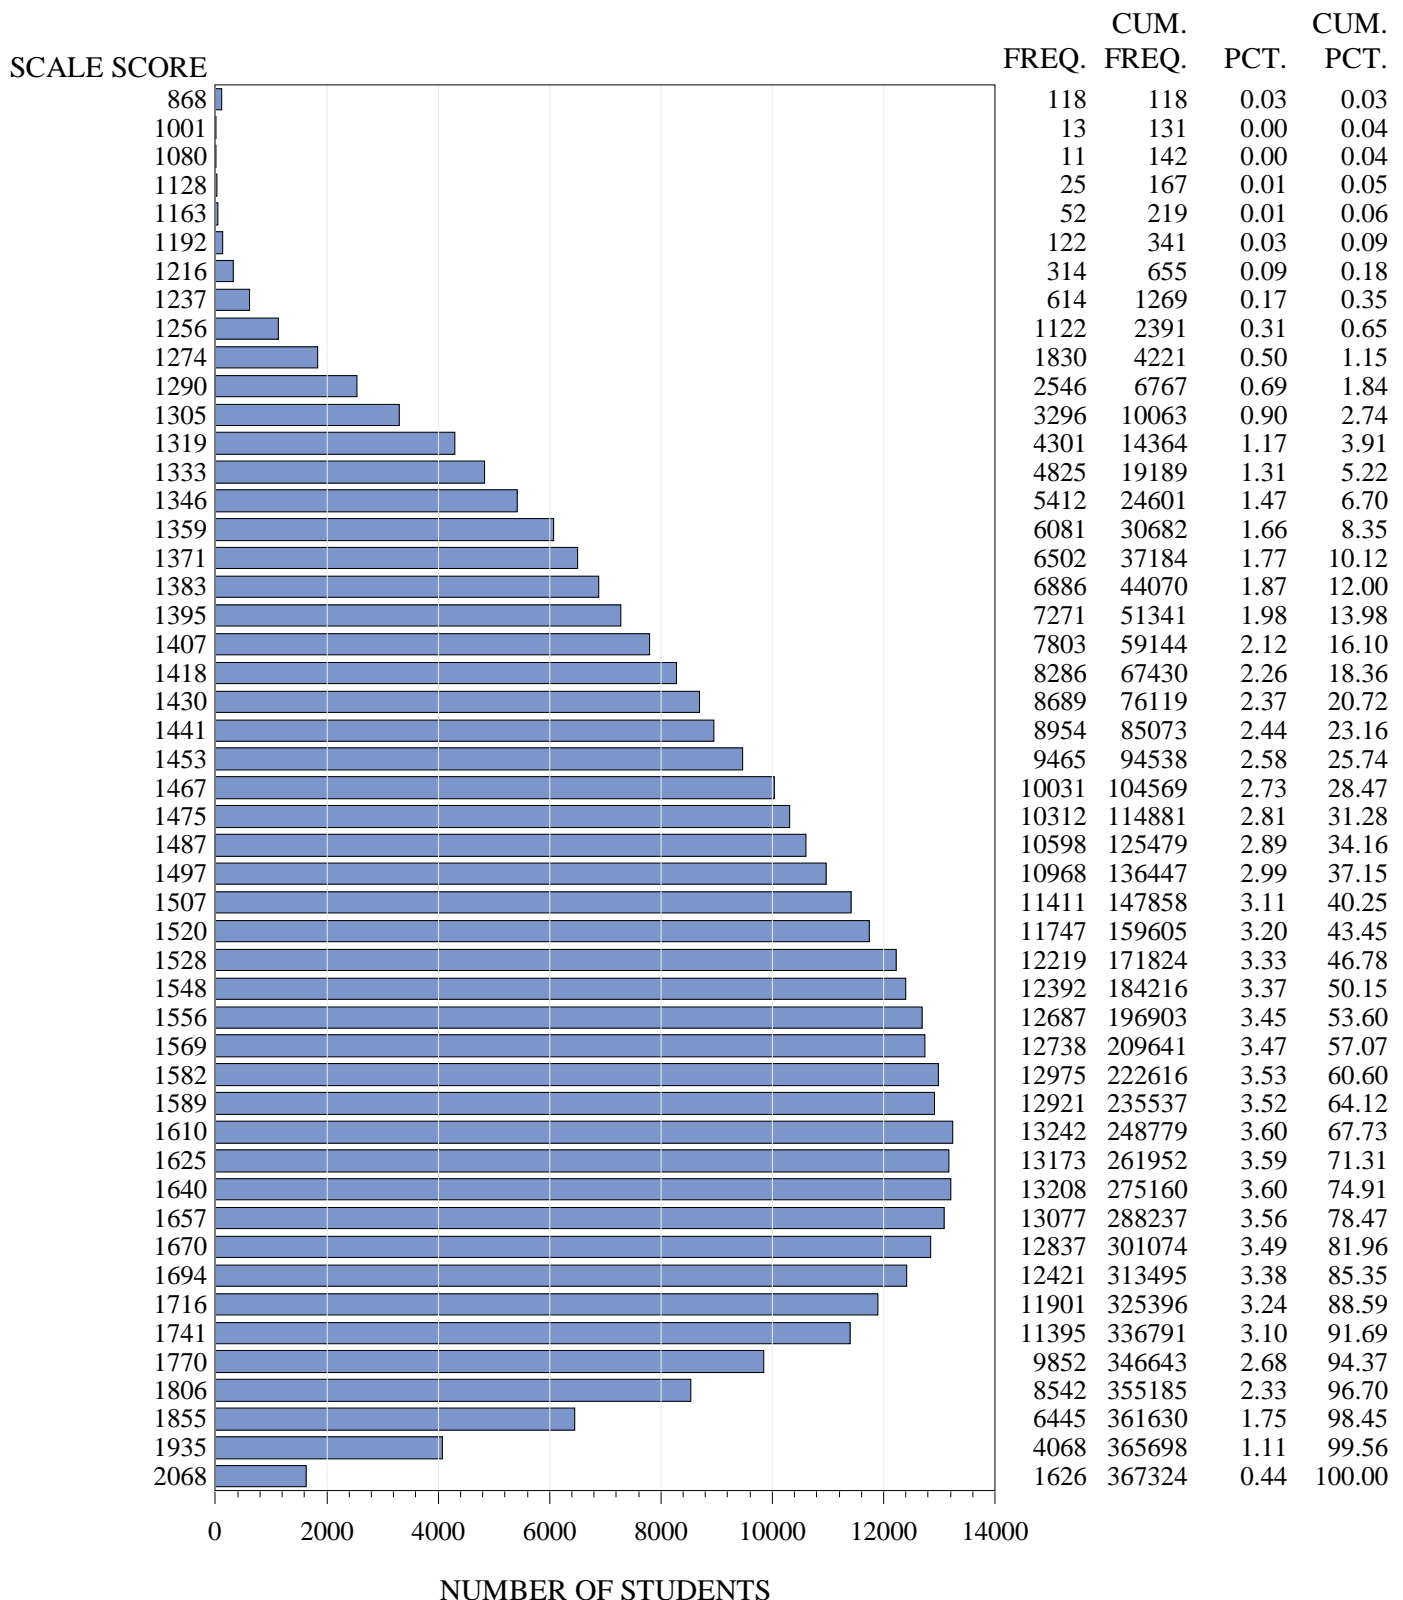

**FREQUENCY DISTRIBUTION - SCALE SCORES**  
**STAAR ENGLISH SPRING 2016**  
**GRADE 3 MATH**  
**ALL STUDENTS - EXCLUDING BRAILLE**

**FREQUENCY DISTRIBUTION - SCALE SCORES**  
**STAAR ENGLISH SPRING 2016**  
**GRADE 4 MATH**  
**ALL STUDENTS - EXCLUDING BRAILLE**