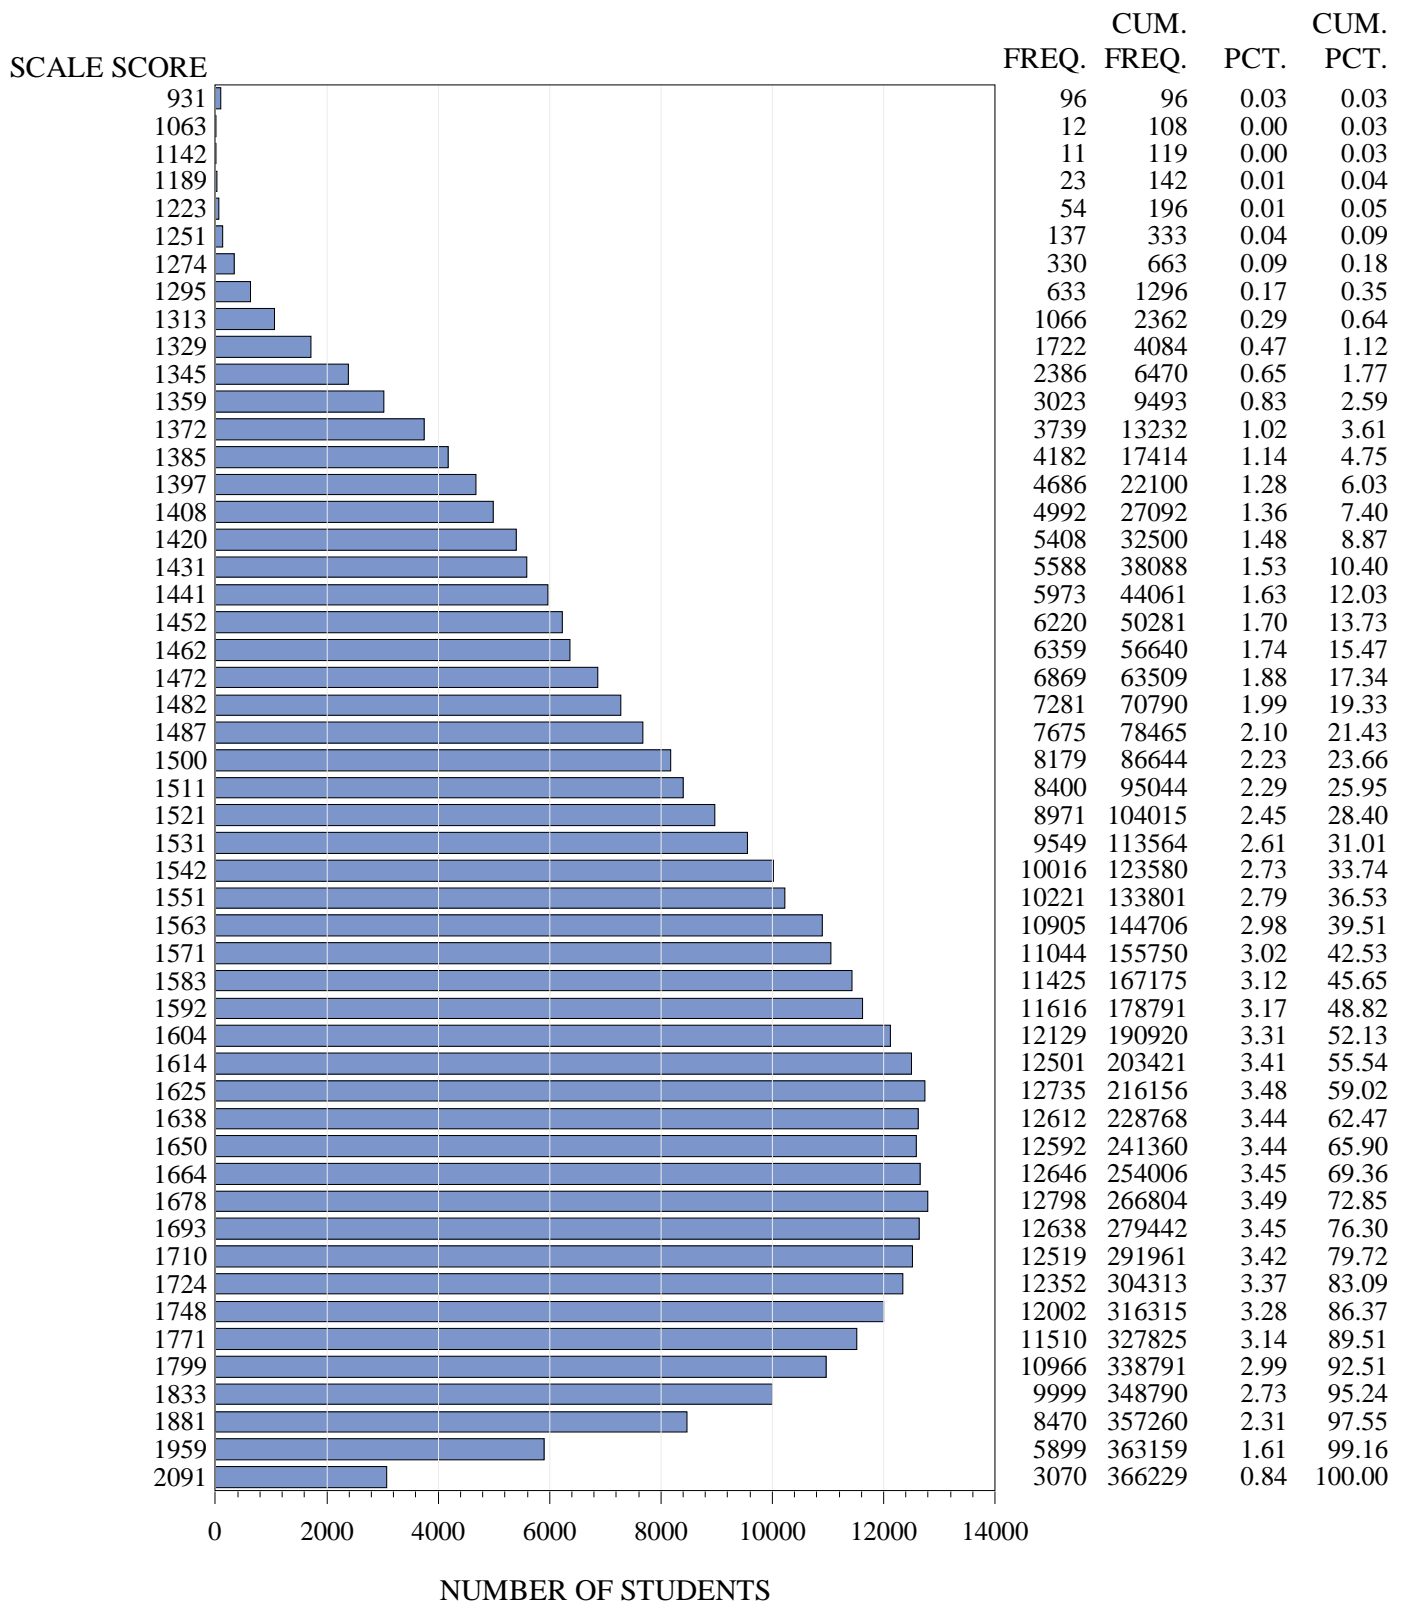

FREQUENCY DISTRIBUTION - SCALE SCORES
STAAR ENGLISH SPRING 2016
GRADE 5 MATH
ALL STUDENTS - EXCLUDING BRAILLE