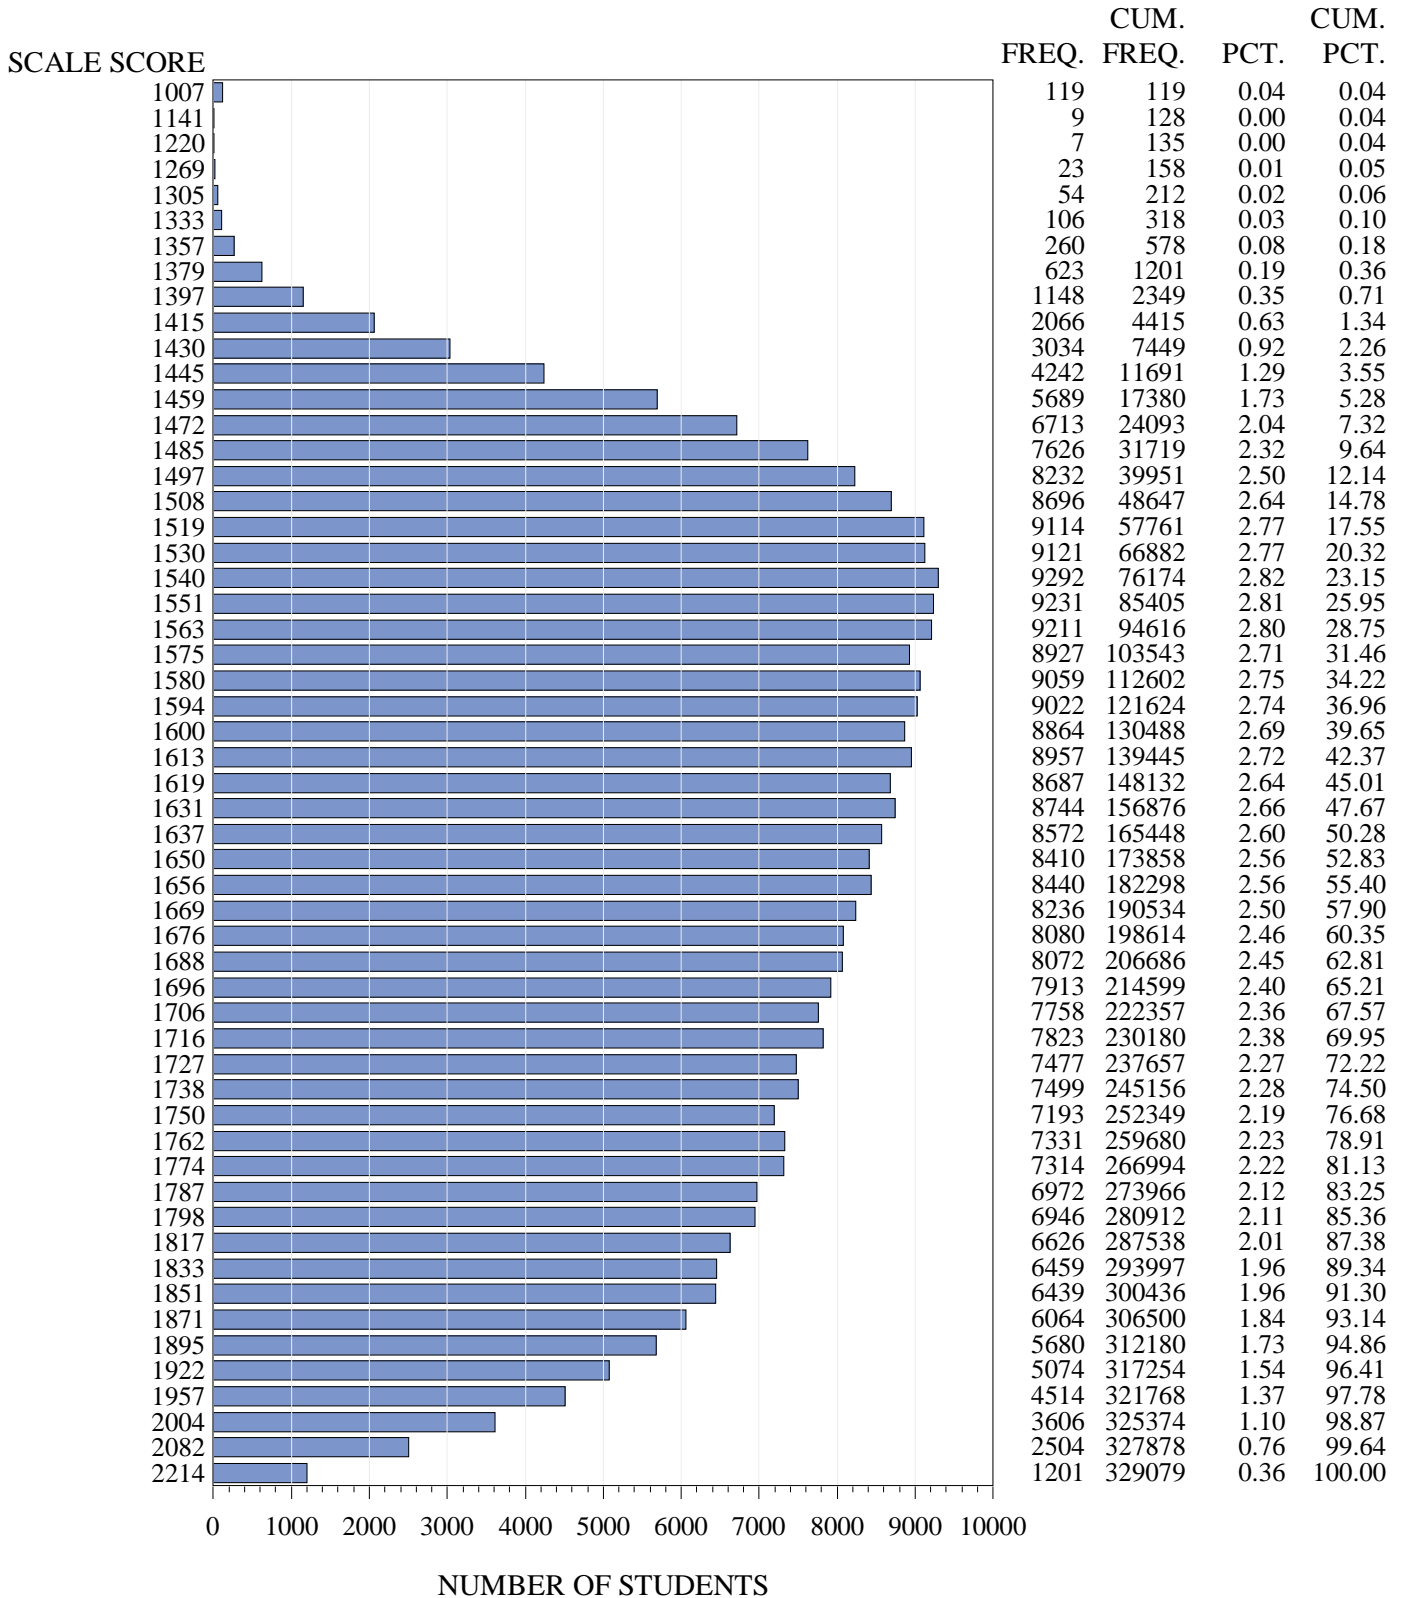

FREQUENCY DISTRIBUTION - SCALE SCORES
STAAR ENGLISH SPRING 2016
GRADE 7 MATH
ALL STUDENTS - EXCLUDING BRAILLE