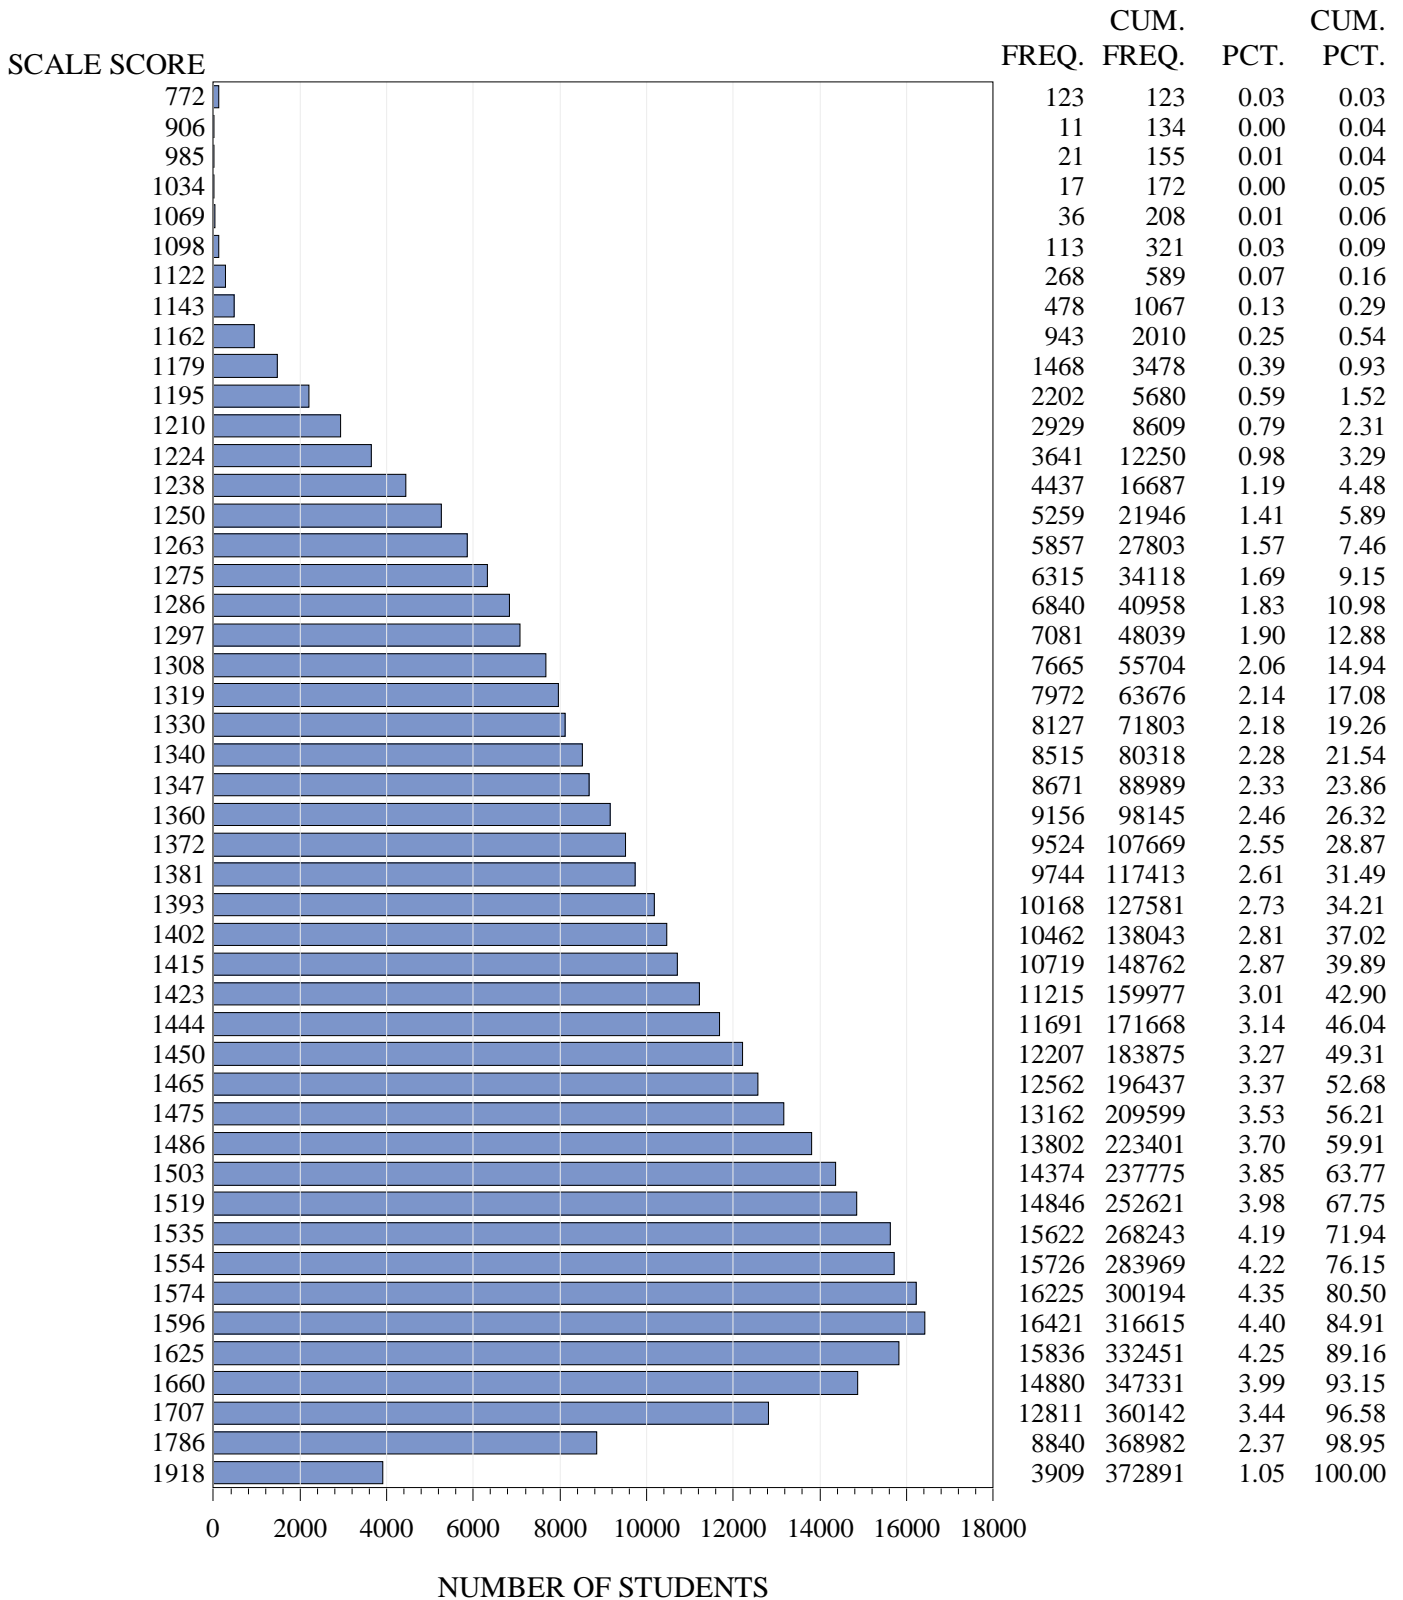

**FREQUENCY DISTRIBUTION - SCALE SCORES**  
**STAAR ENGLISH SPRING 2016**  
**GRADE 3 MATH**  
**ALL STUDENTS - EXCLUDING BRAILLE**

**FREQUENCY DISTRIBUTION - SCALE SCORES**  
**STAAR ENGLISH SPRING 2016**  
**GRADE 4 MATH**  
**ALL STUDENTS - EXCLUDING BRAILLE**