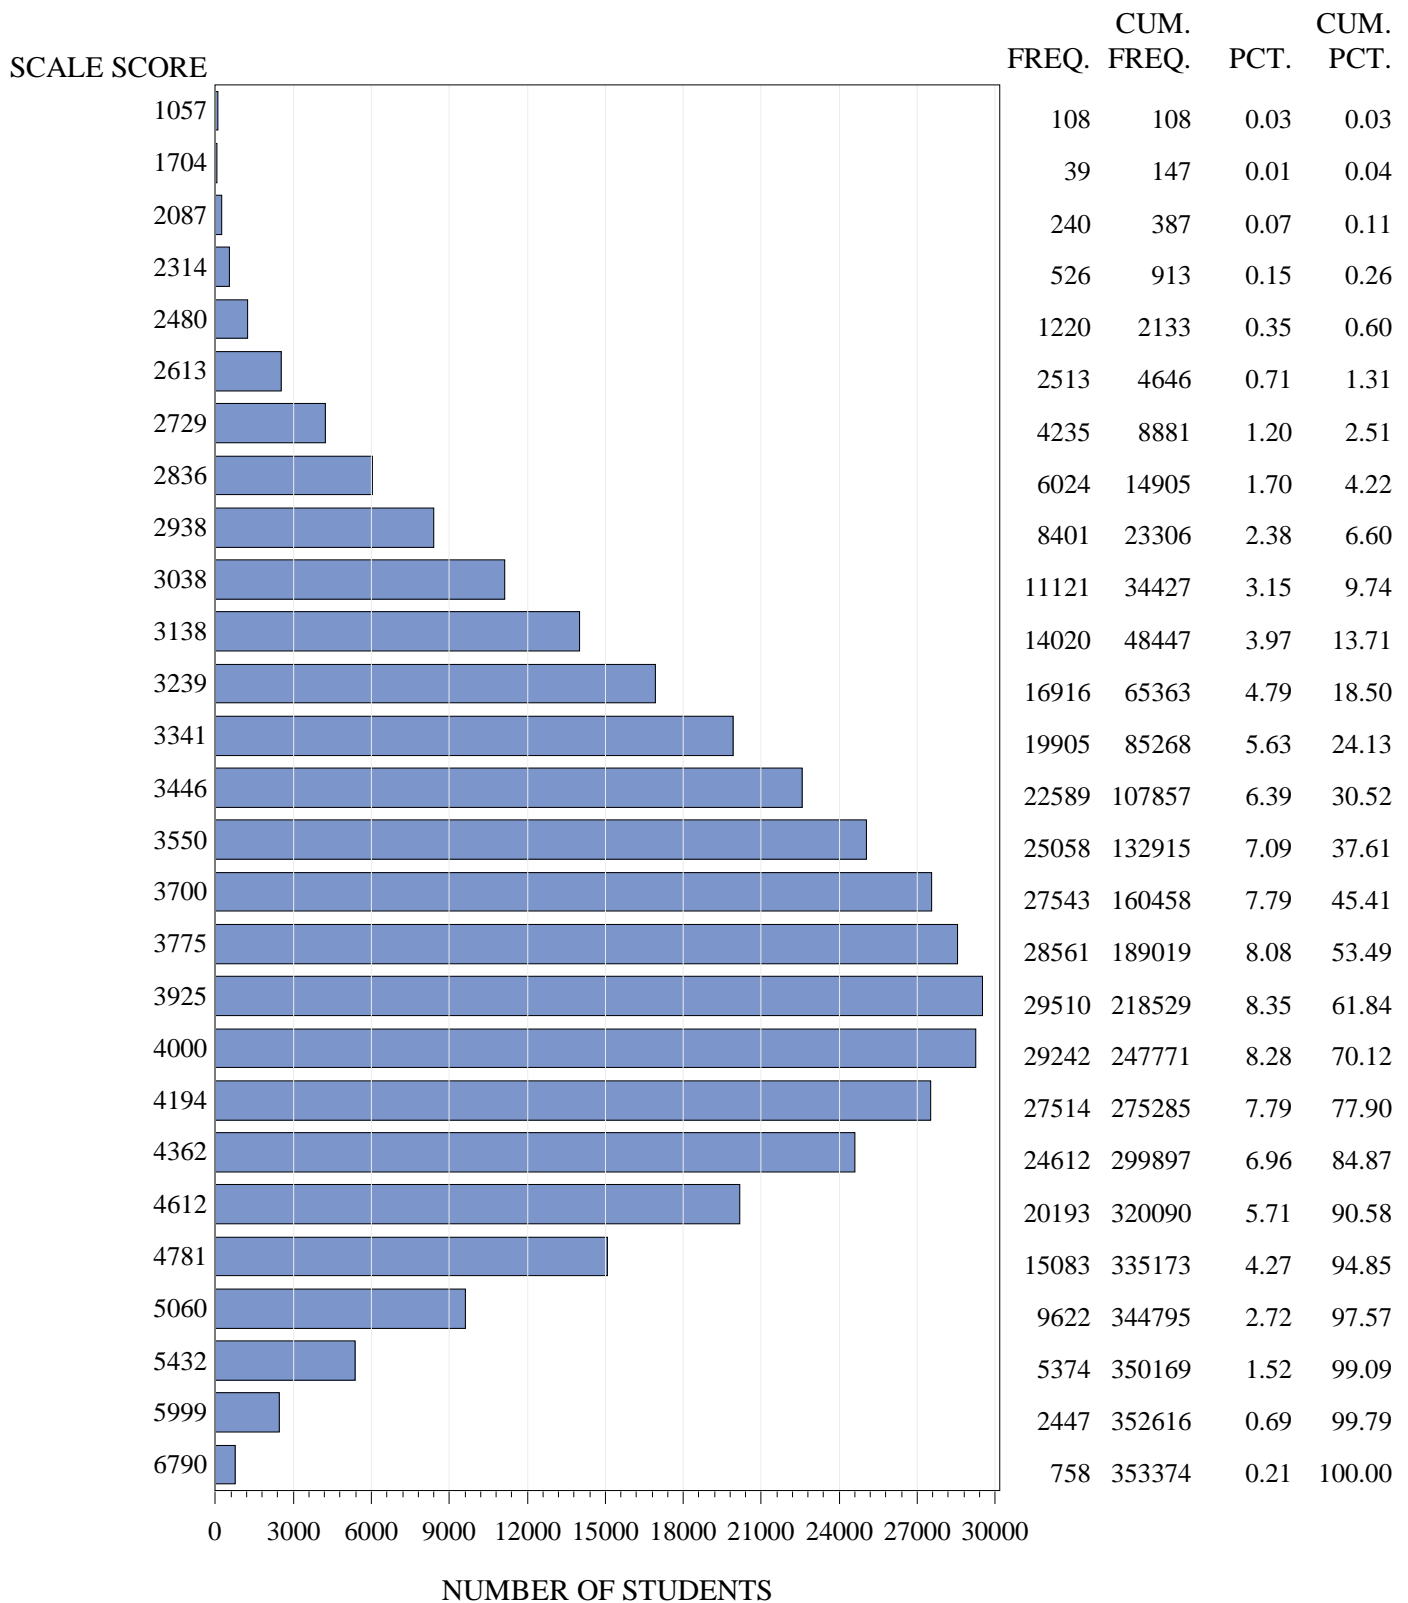

FREQUENCY DISTRIBUTION - SCALE SCORES
STAAR ENGLISH SPRING 2016
GRADE 4 WRITING
ALL STUDENTS - EXCLUDING BRAILLE