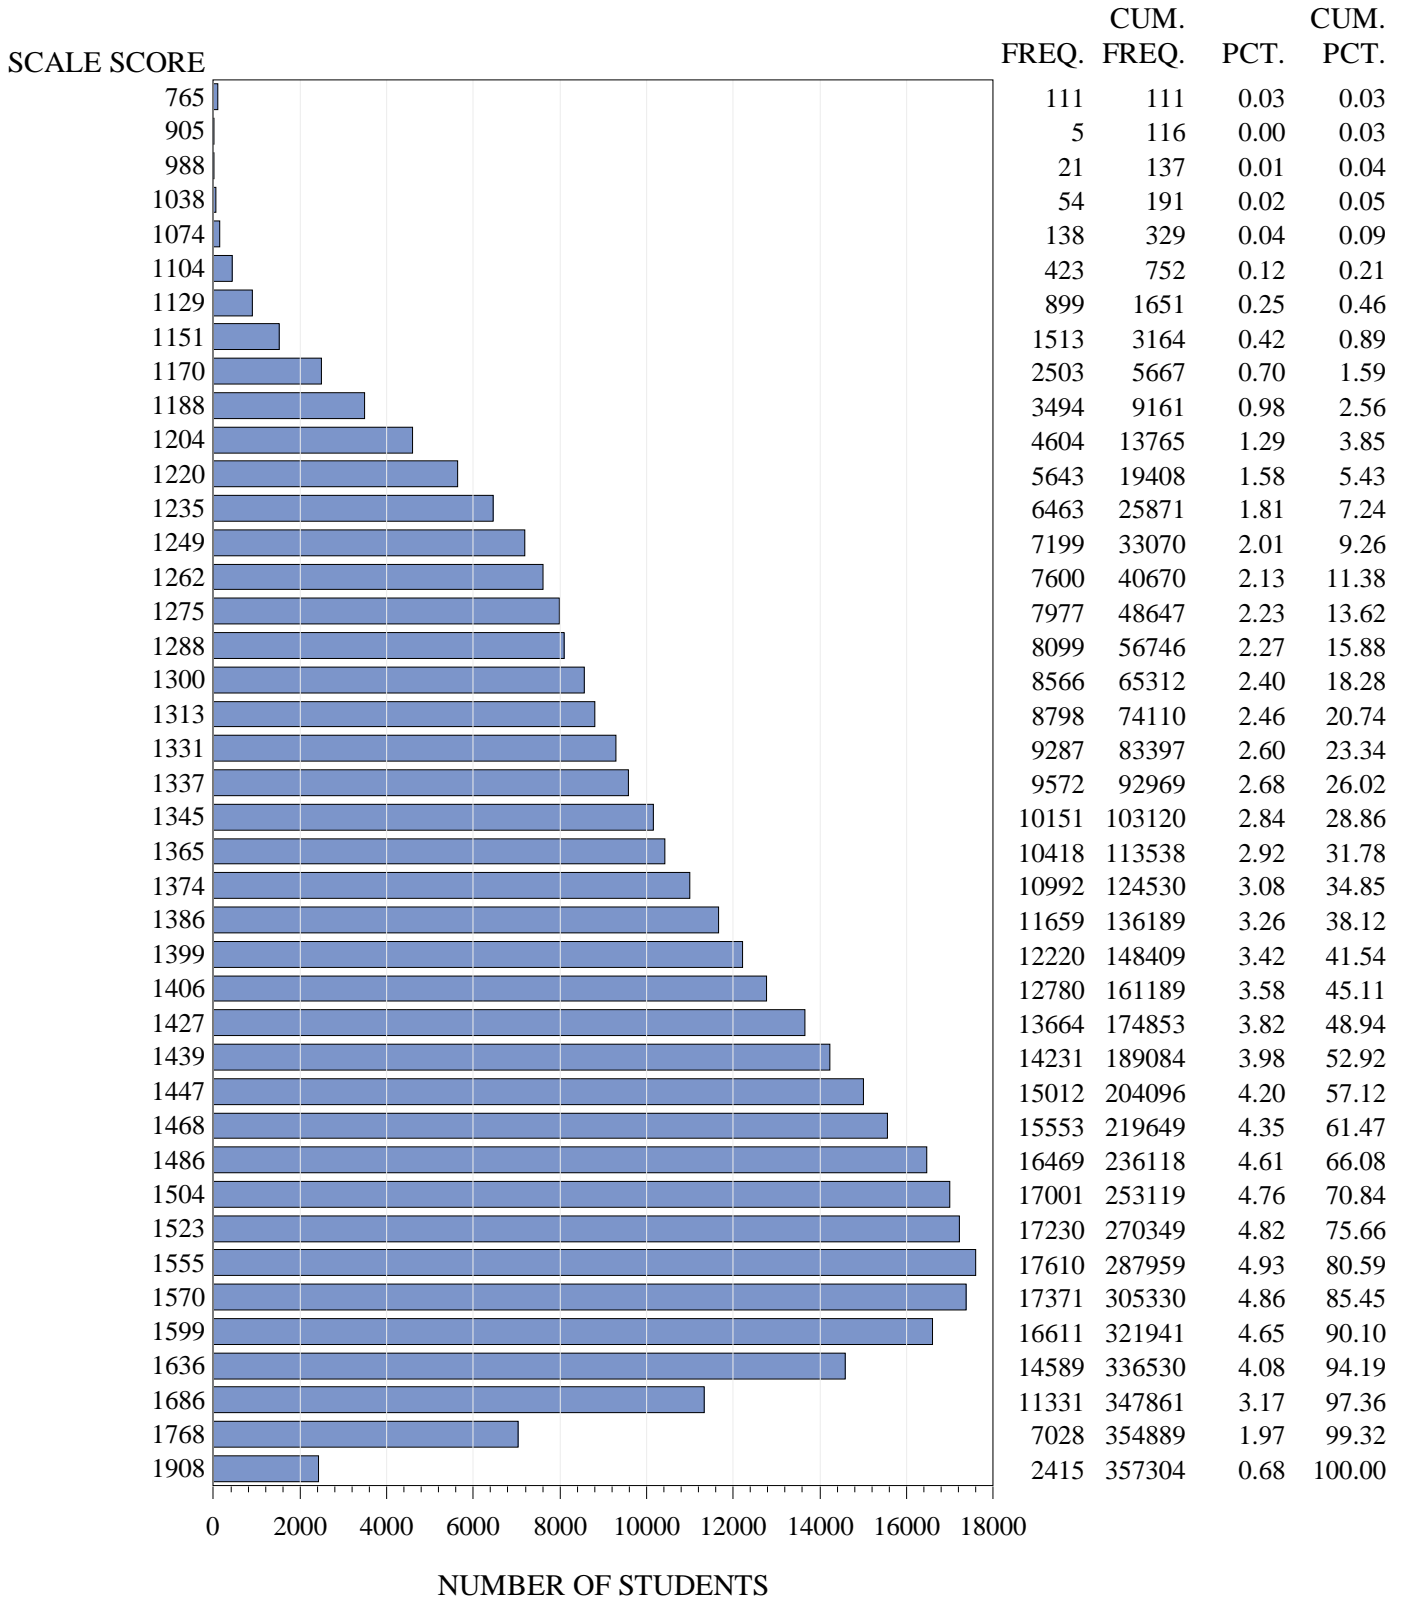

FREQUENCY DISTRIBUTION - SCALE SCORES
STAAR ENGLISH SPRING 2016
GRADE 3 READING
ALL STUDENTS - EXCLUDING BRAILLE