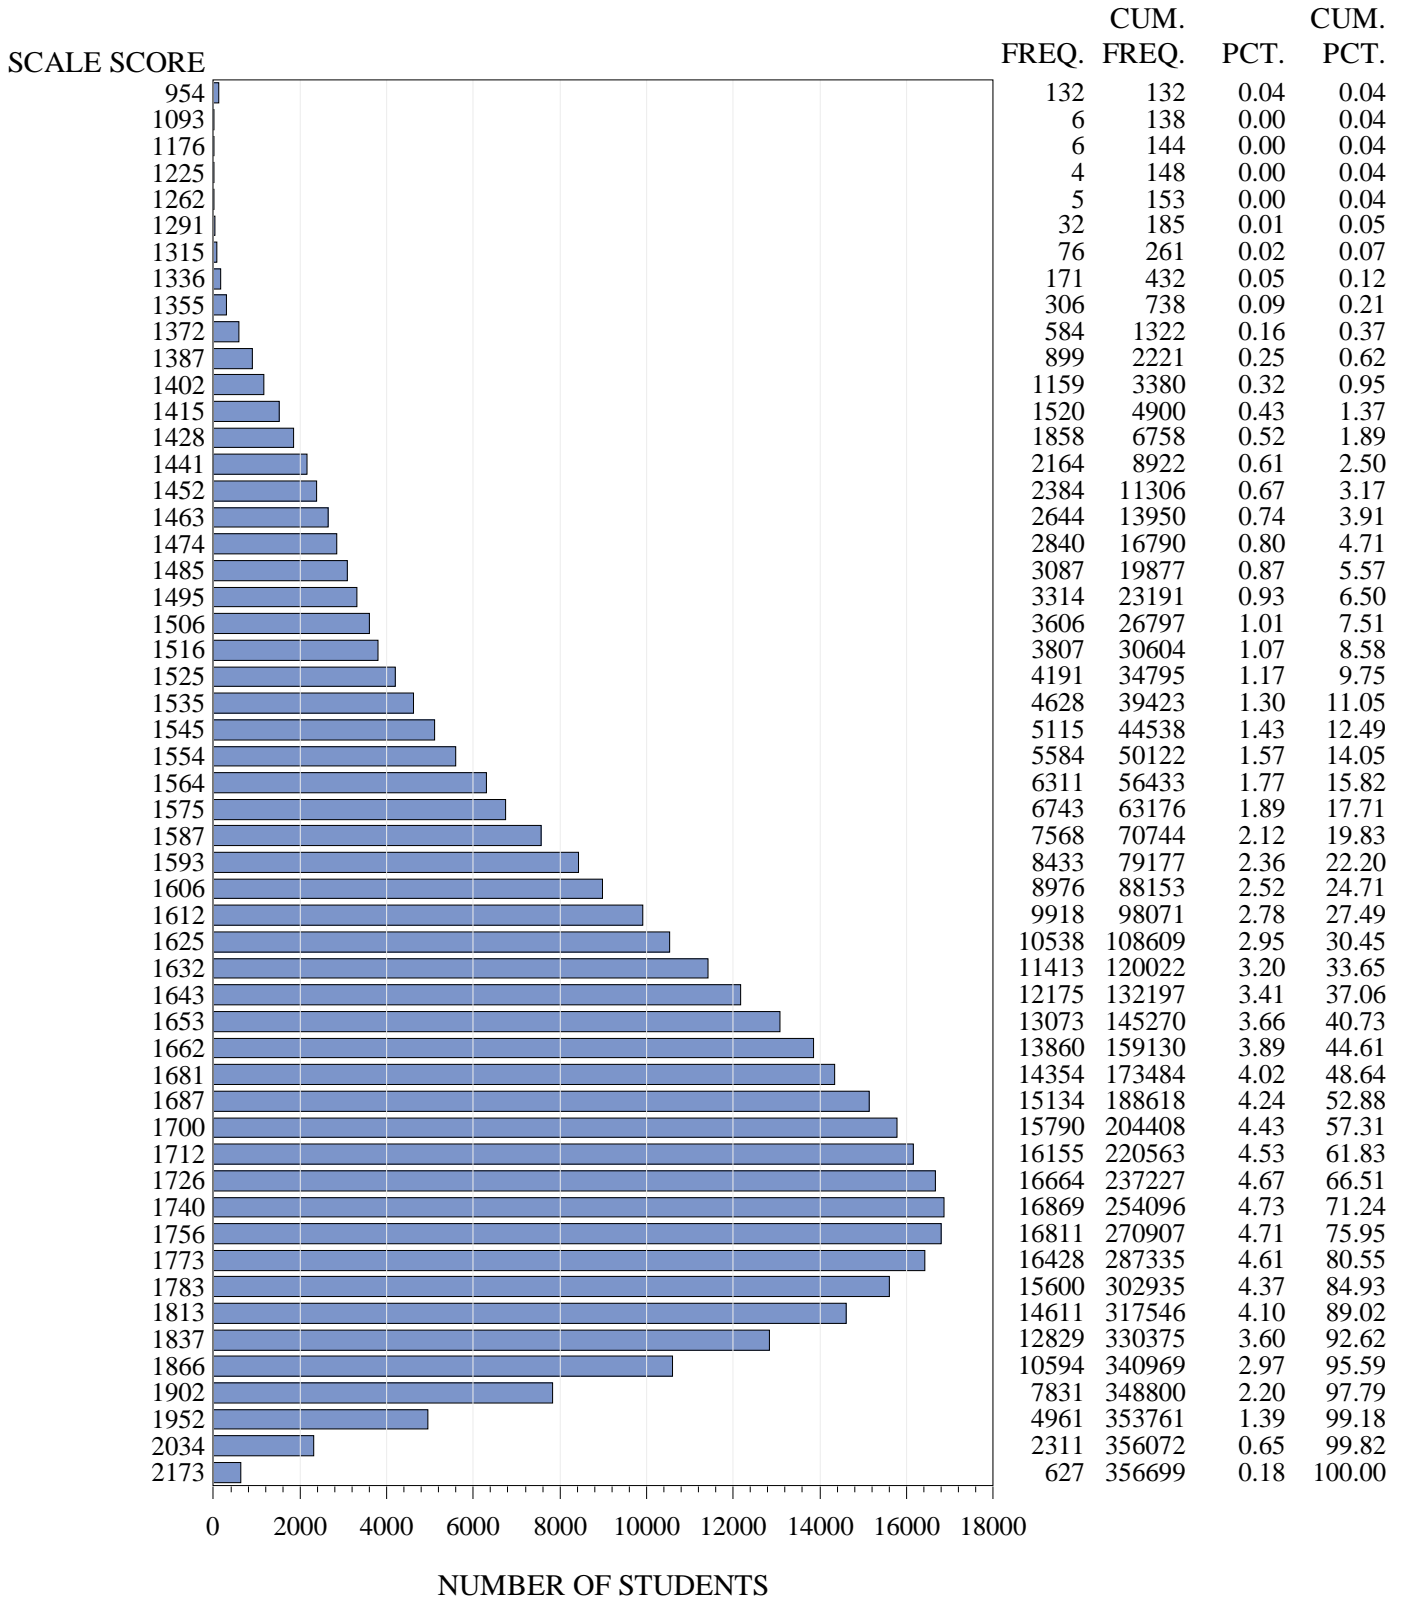

FREQUENCY DISTRIBUTION - SCALE SCORES
STAAR ENGLISH SPRING 2016
GRADE 8 READING
ALL STUDENTS - EXCLUDING BRAILLE