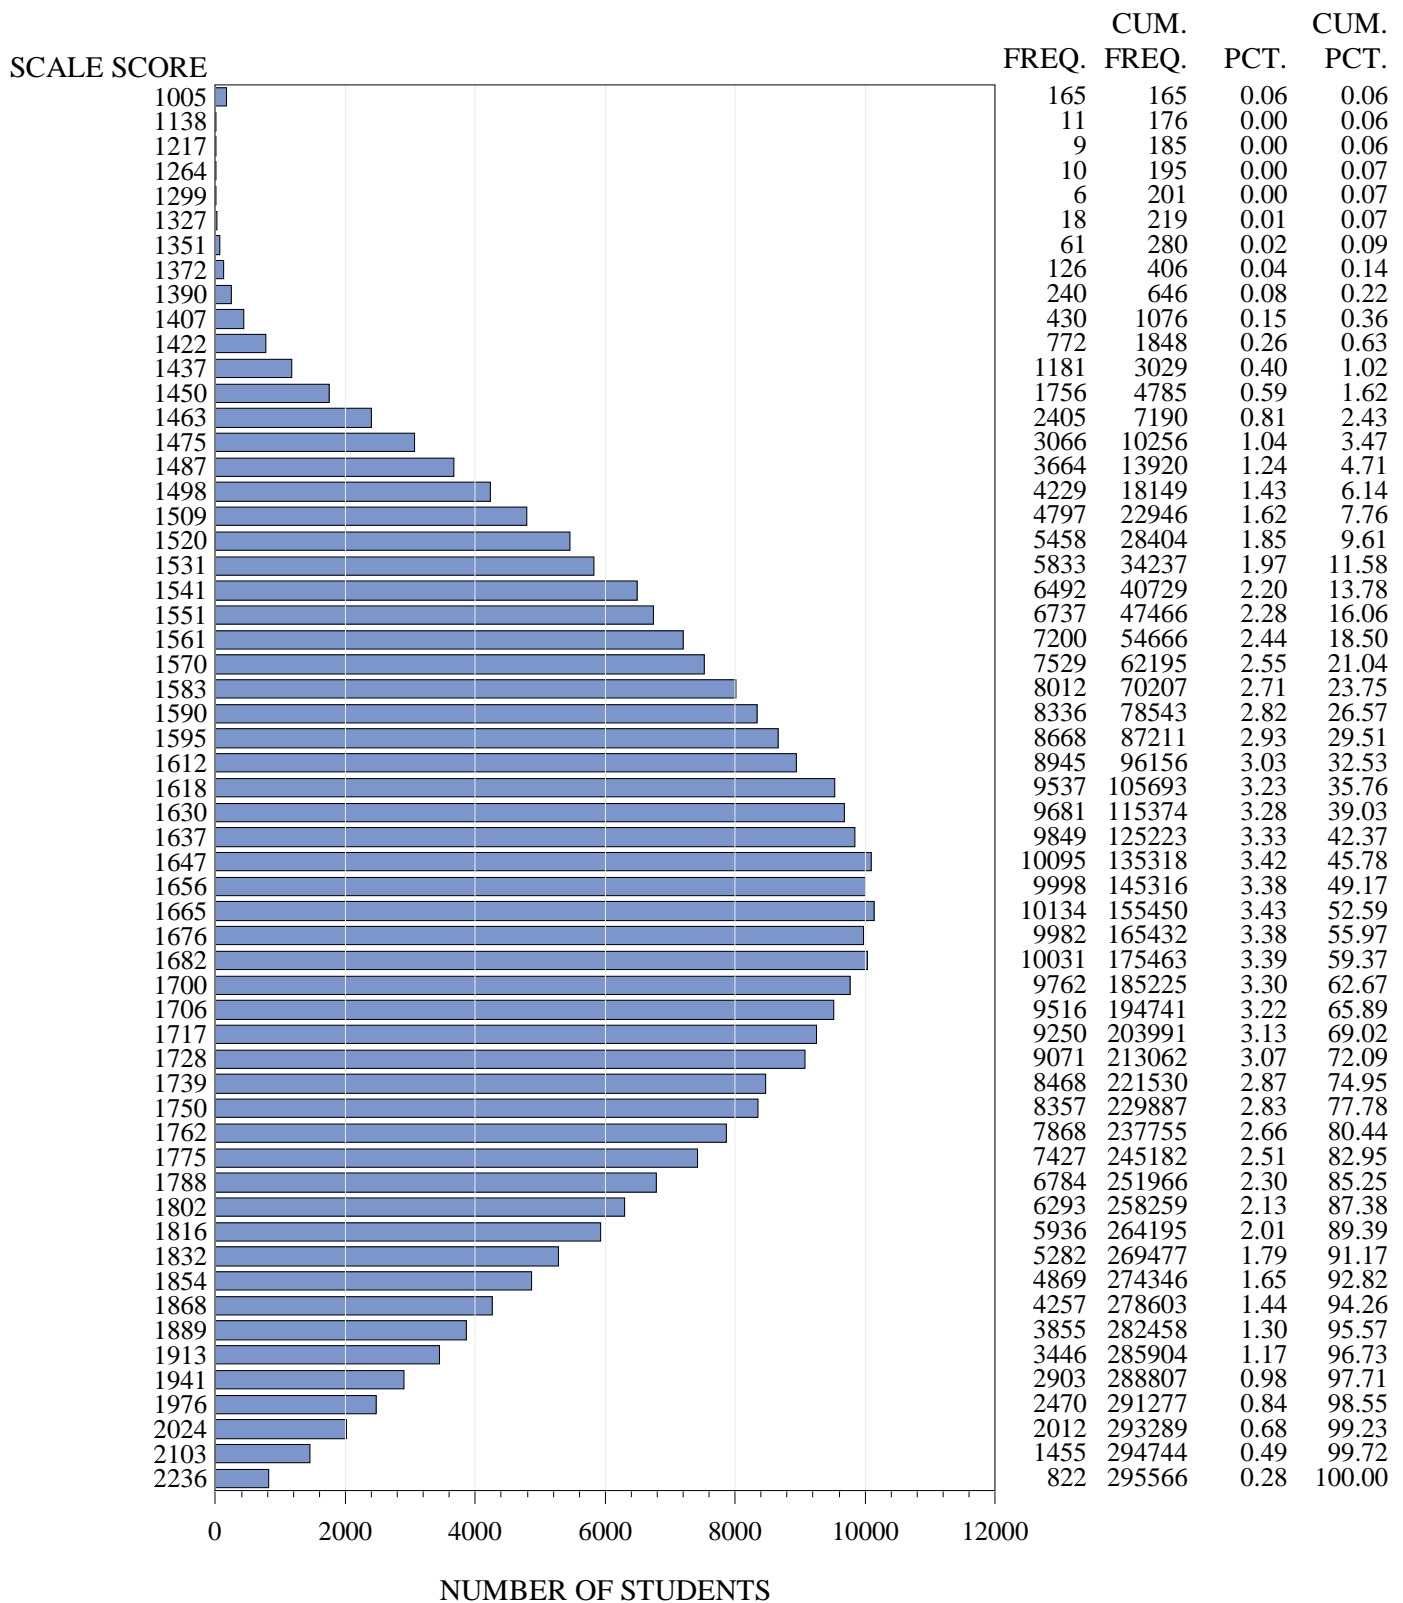

FREQUENCY DISTRIBUTION - SCALE SCORES
STAAR ENGLISH SPRING 2016
GRADE 8 MATH
ALL STUDENTS - EXCLUDING BRAILLE