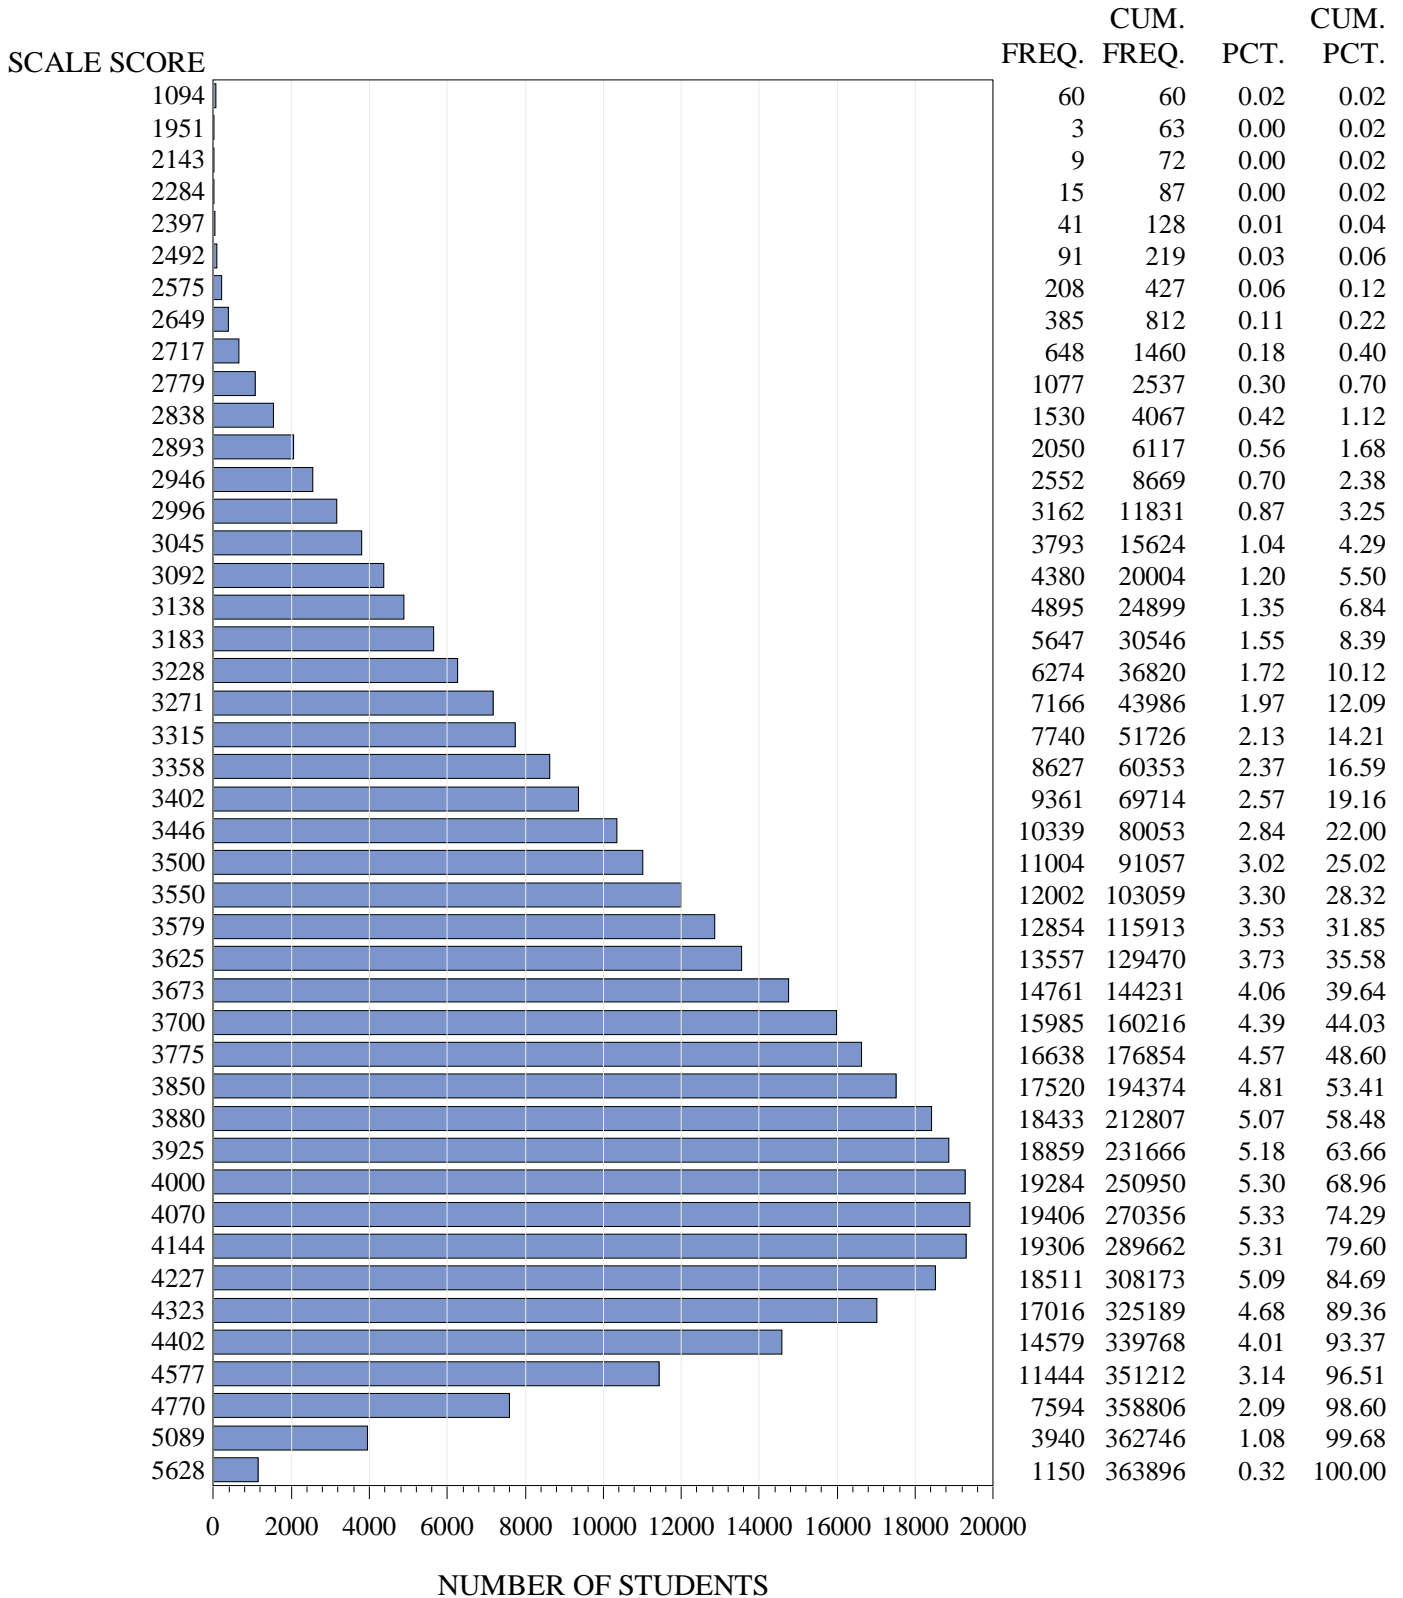

FREQUENCY DISTRIBUTION - SCALE SCORES
STAAR ENGLISH SPRING 2016
GRADE 5 SCIENCE
ALL STUDENTS - EXCLUDING BRAILLE