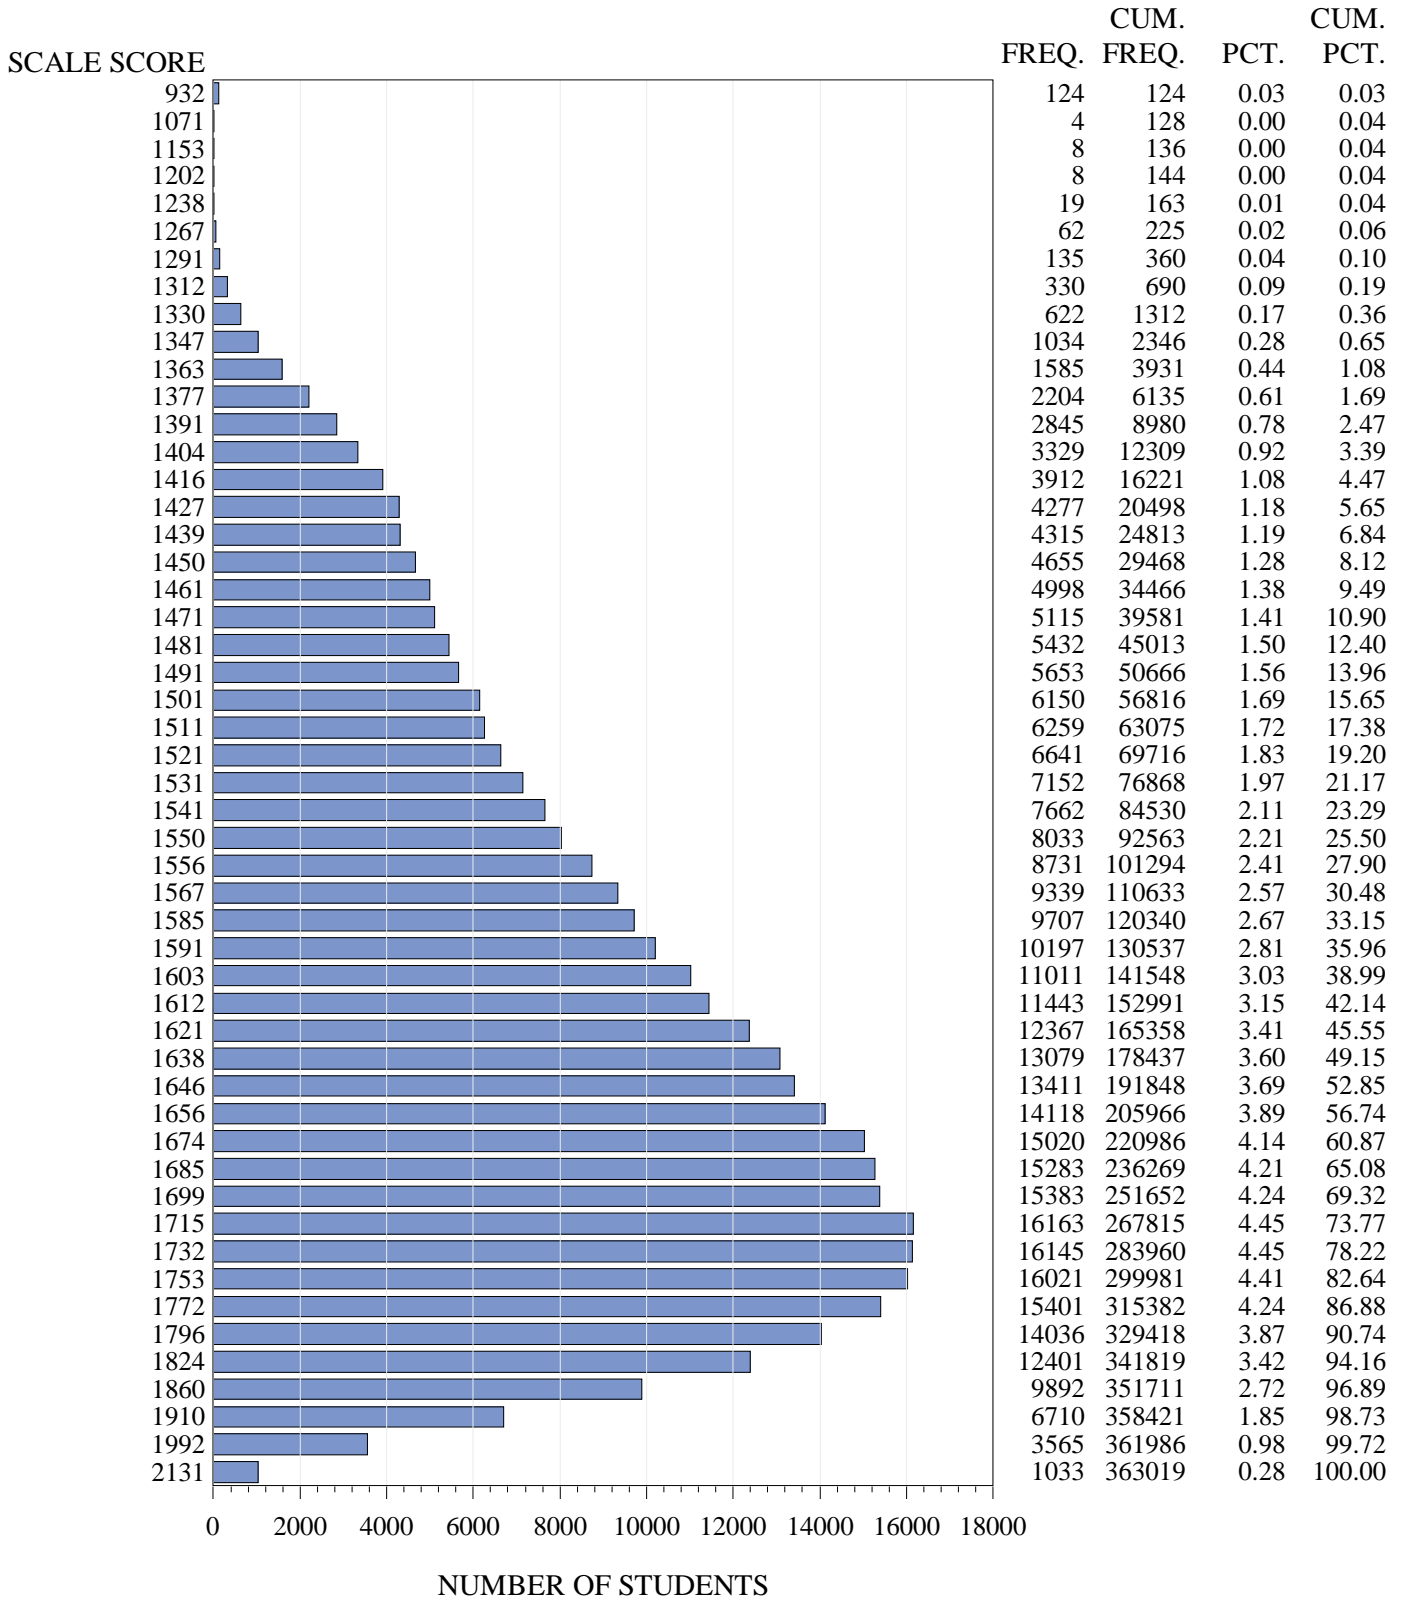

FREQUENCY DISTRIBUTION - SCALE SCORES
STAAR ENGLISH SPRING 2016
GRADE 7 READING
ALL STUDENTS - EXCLUDING BRAILLE