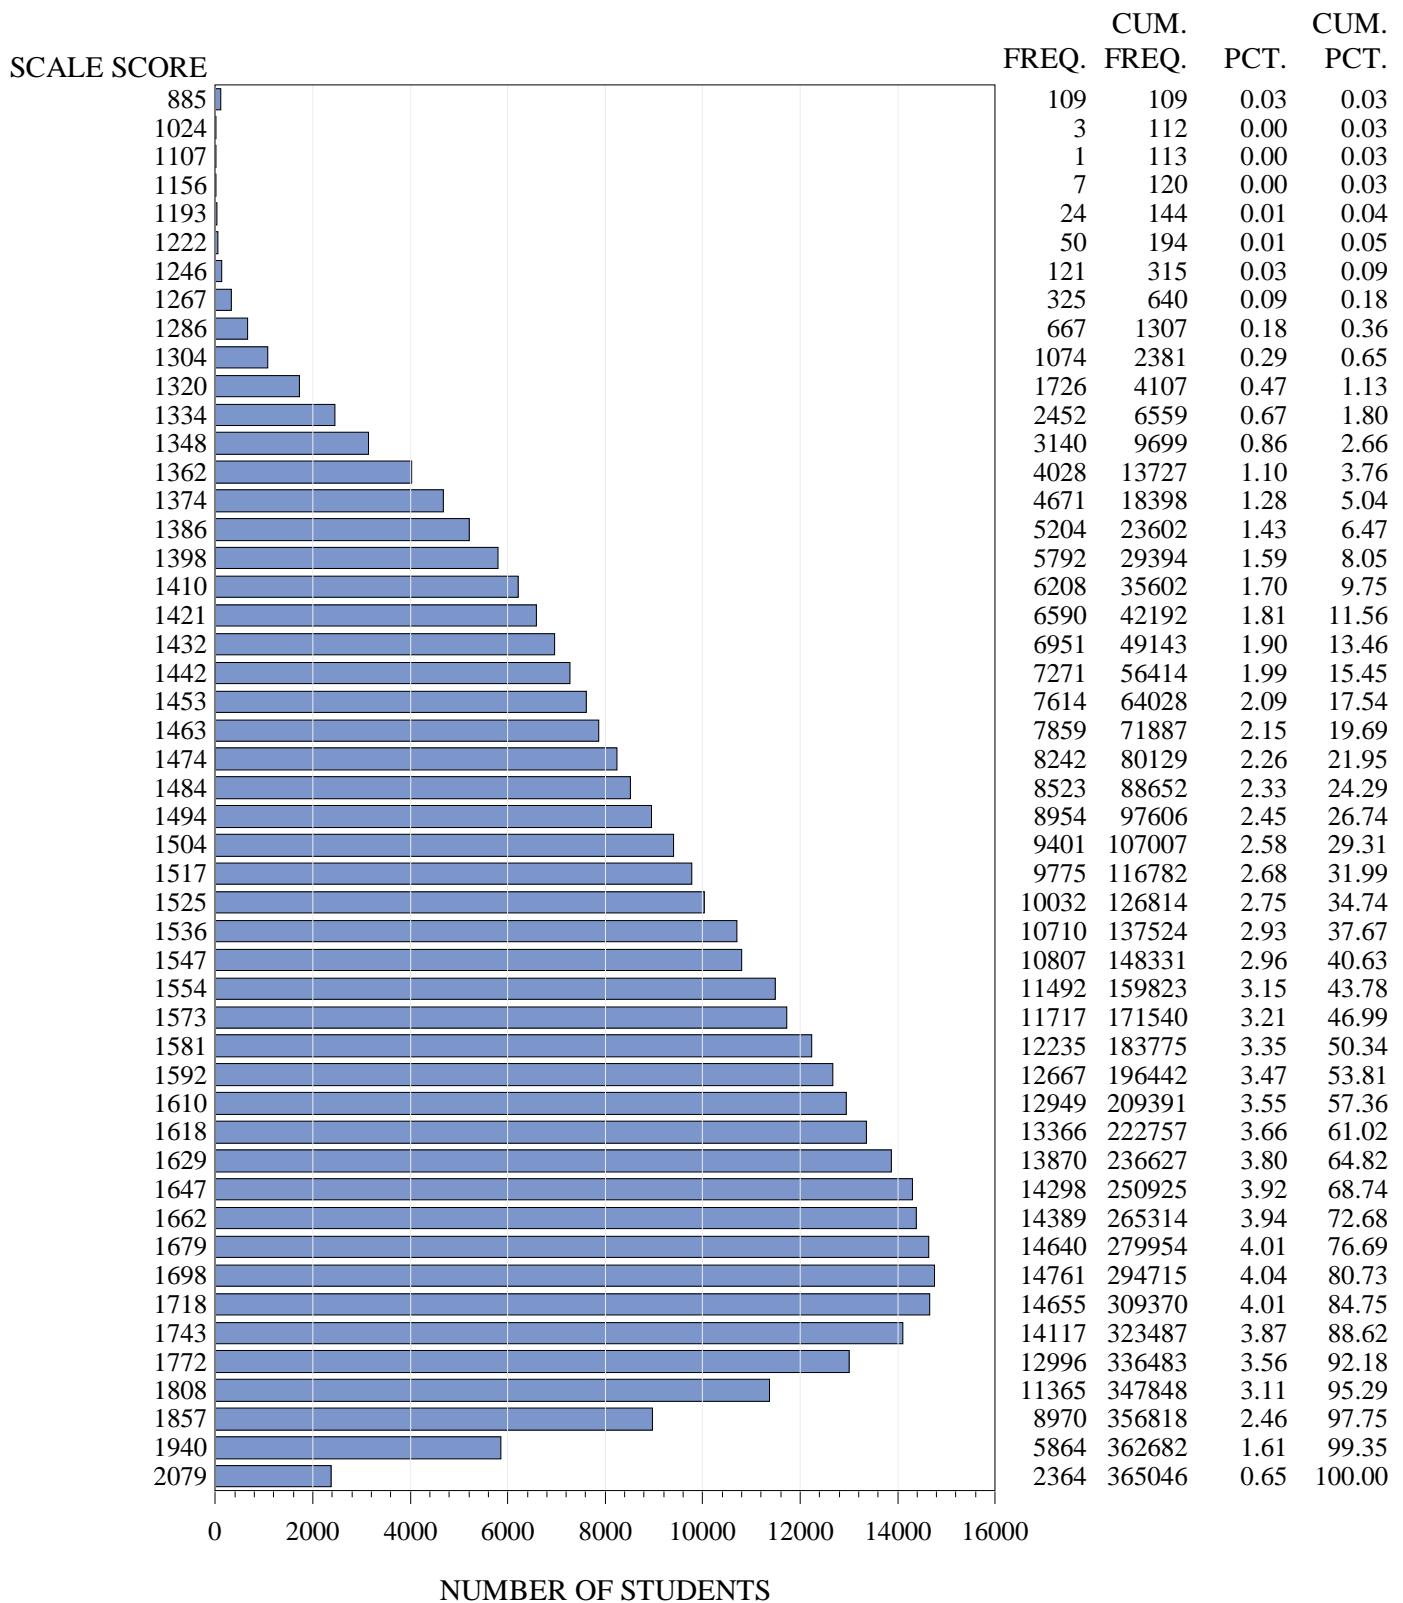

FREQUENCY DISTRIBUTION - SCALE SCORES
STAAR ENGLISH SPRING 2016
GRADE 6 READING
ALL STUDENTS - EXCLUDING BRAILLE