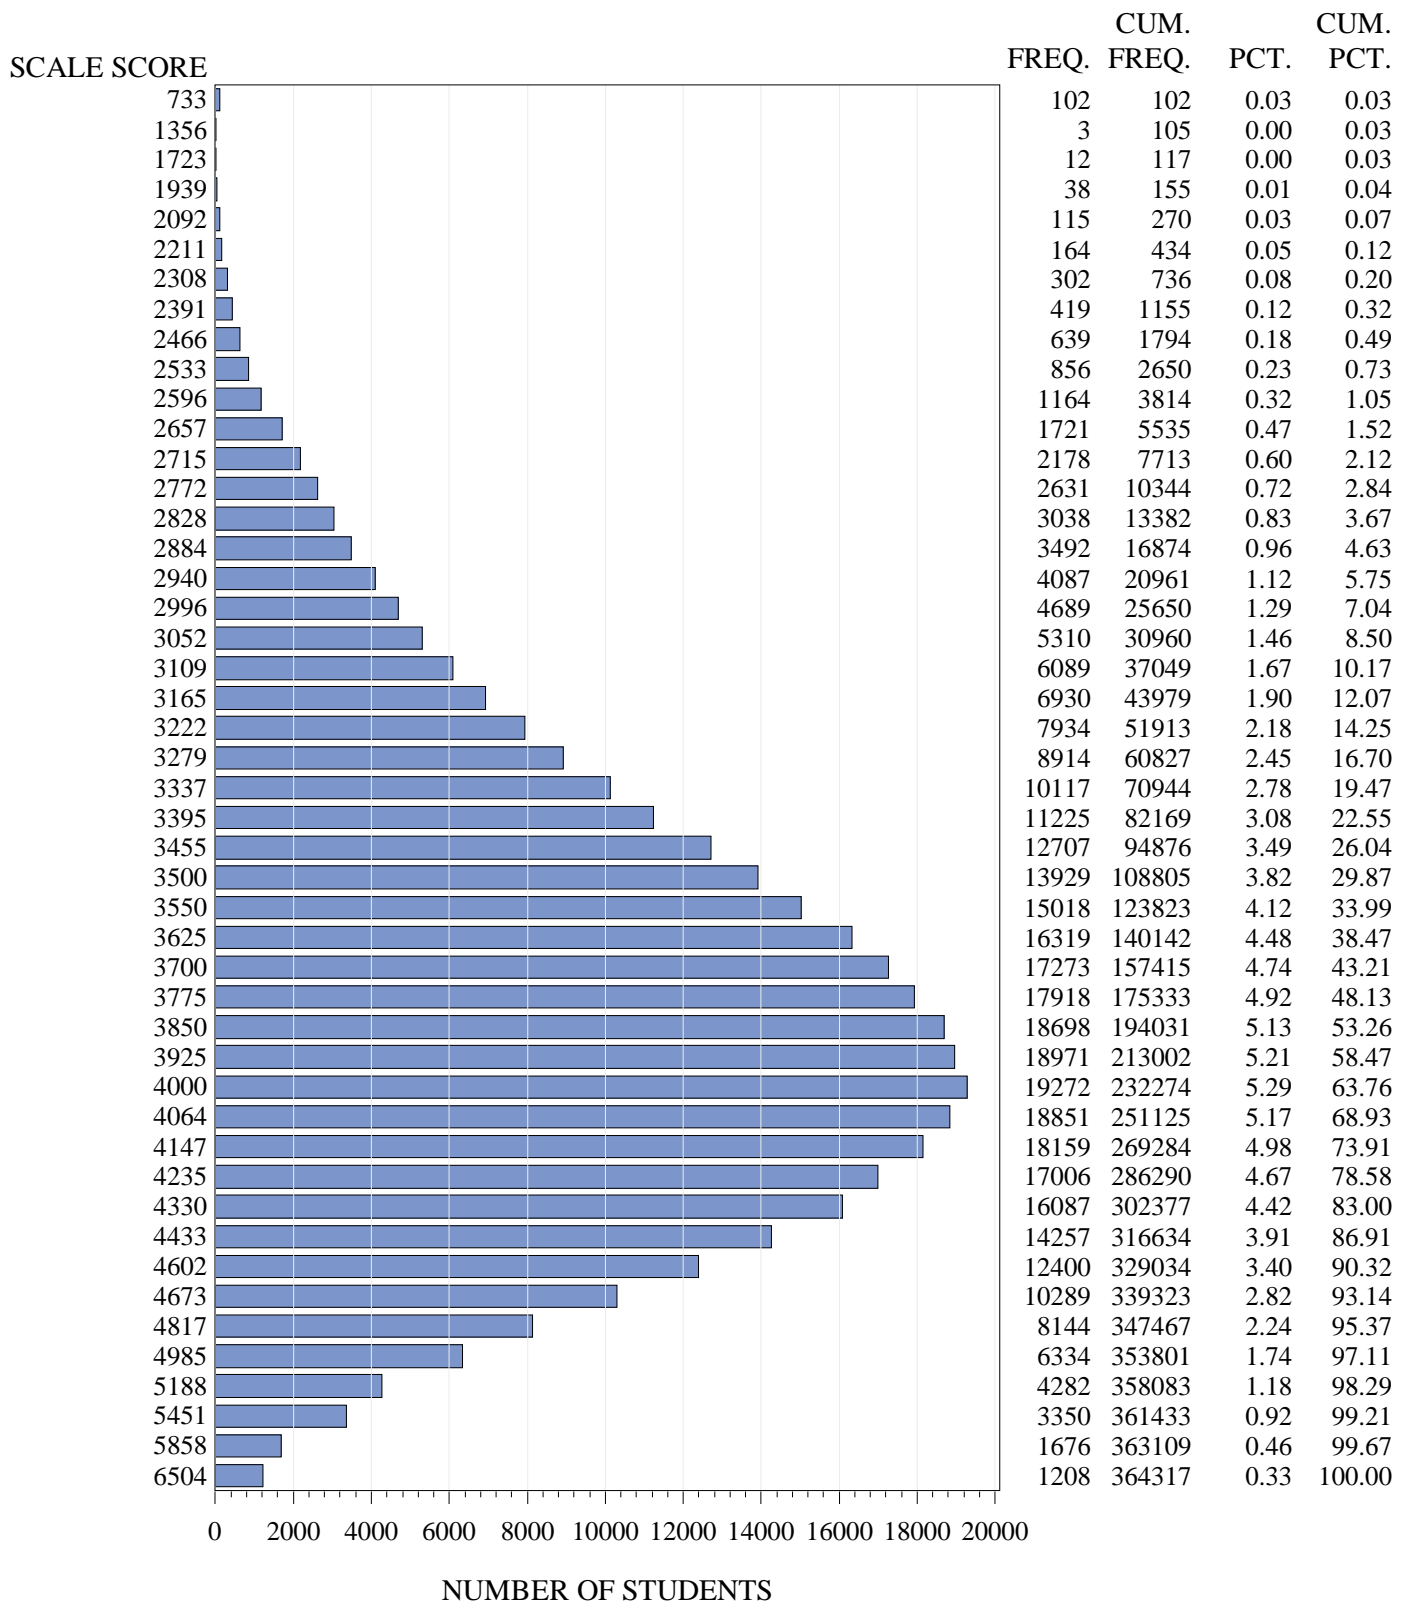

FREQUENCY DISTRIBUTION - SCALE SCORES
STAAR ENGLISH SPRING 2016
GRADE 7 WRITING
ALL STUDENTS - EXCLUDING BRAILLE