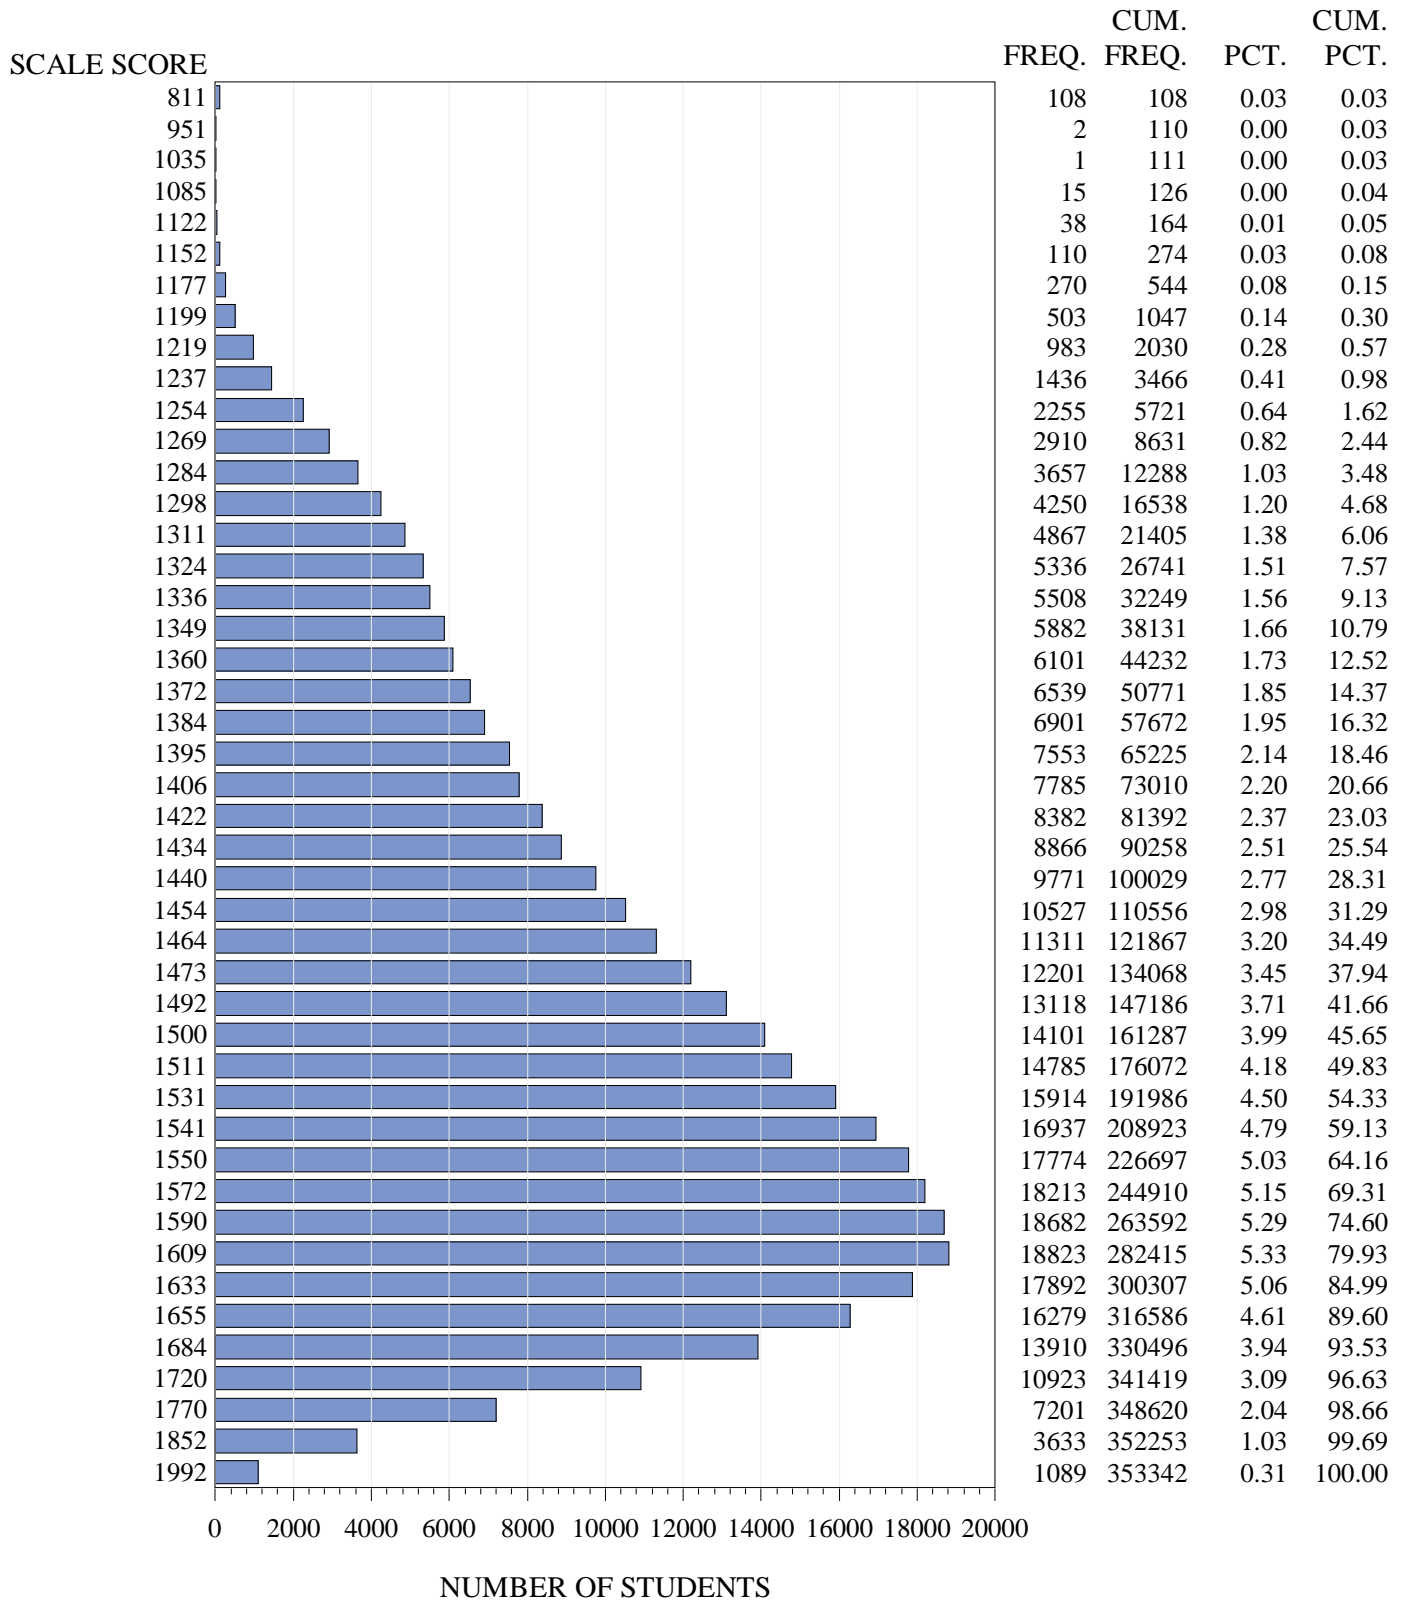

FREQUENCY DISTRIBUTION - SCALE SCORES
STAAR ENGLISH SPRING 2016
GRADE 4 READING
ALL STUDENTS - EXCLUDING BRAILLE