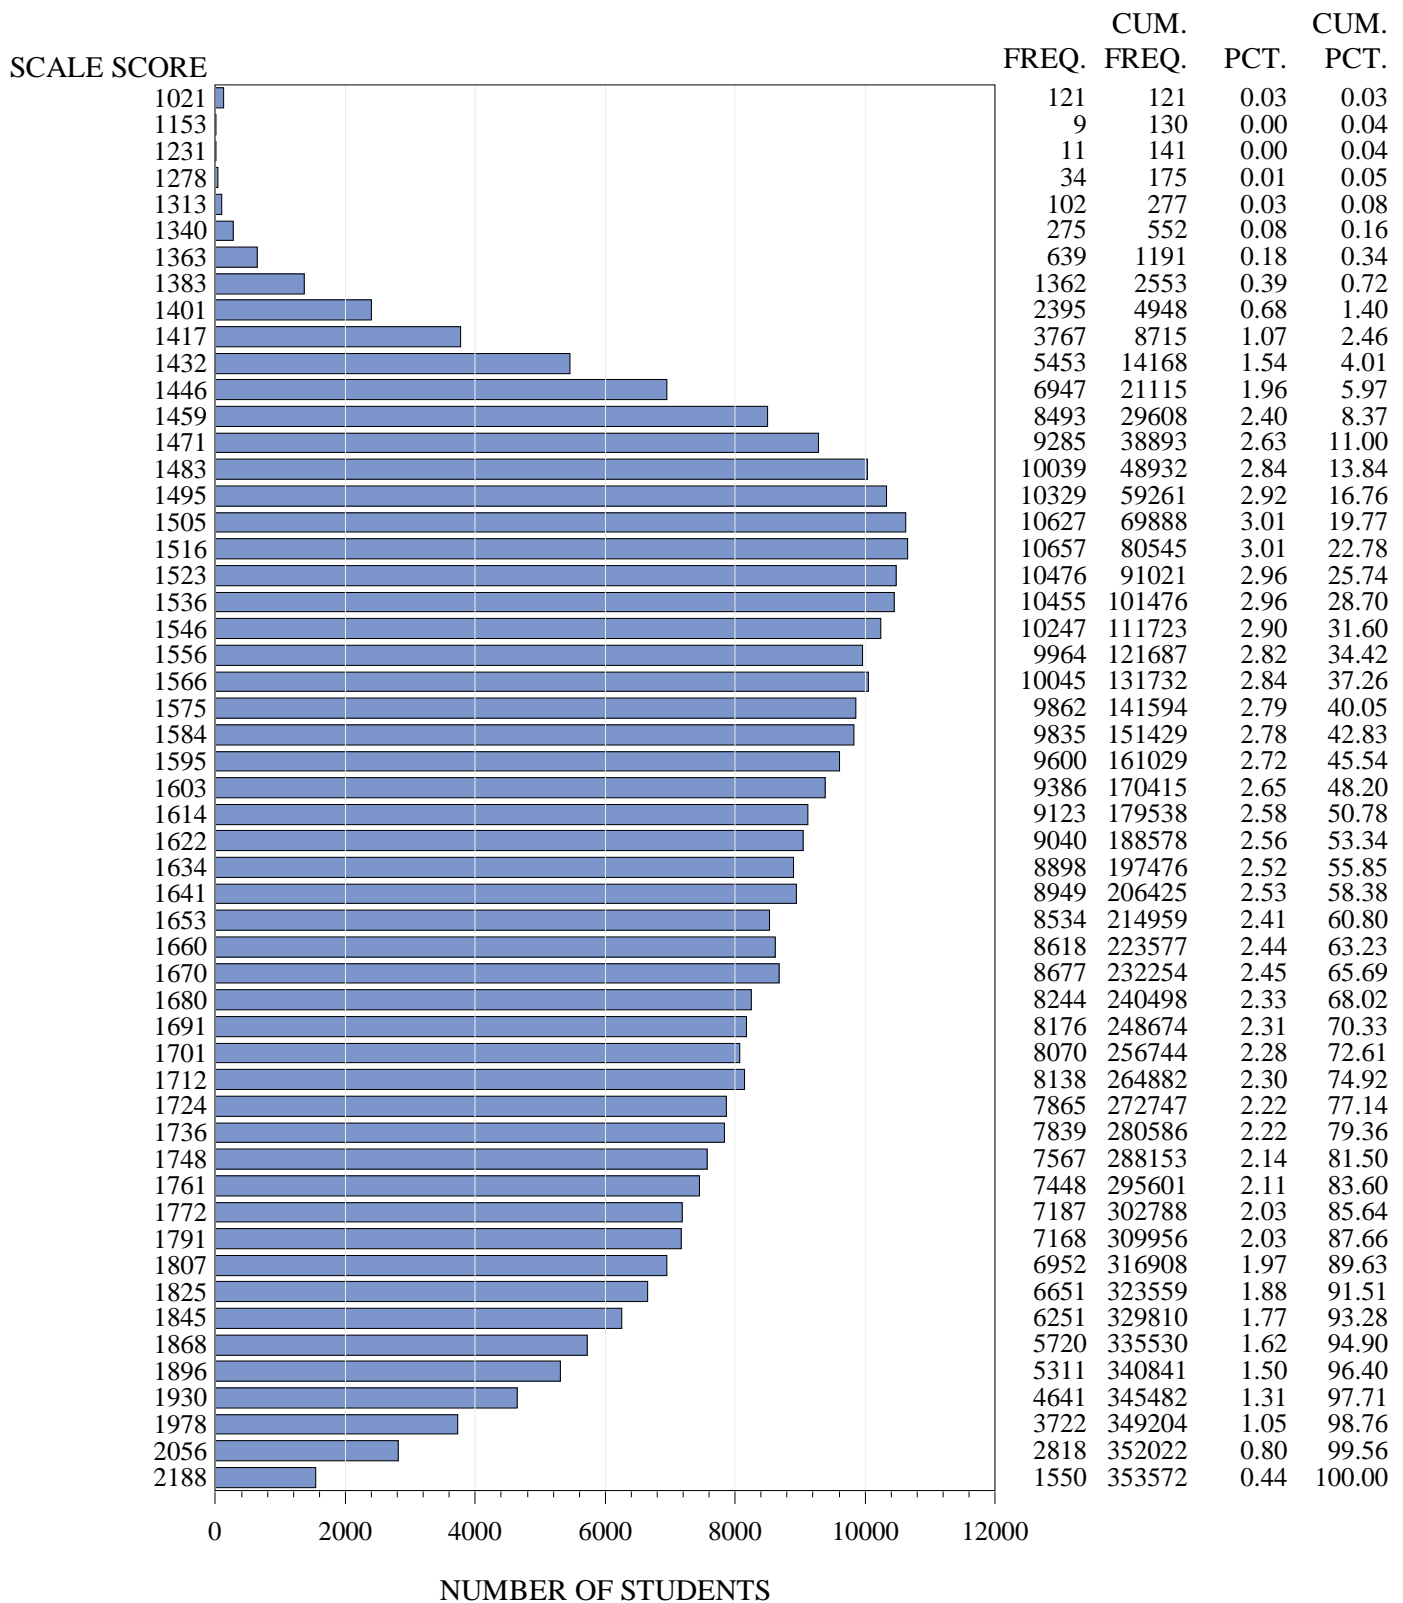

FREQUENCY DISTRIBUTION - SCALE SCORES
STAAR ENGLISH SPRING 2016
GRADE 6 MATH
ALL STUDENTS - EXCLUDING BRAILLE