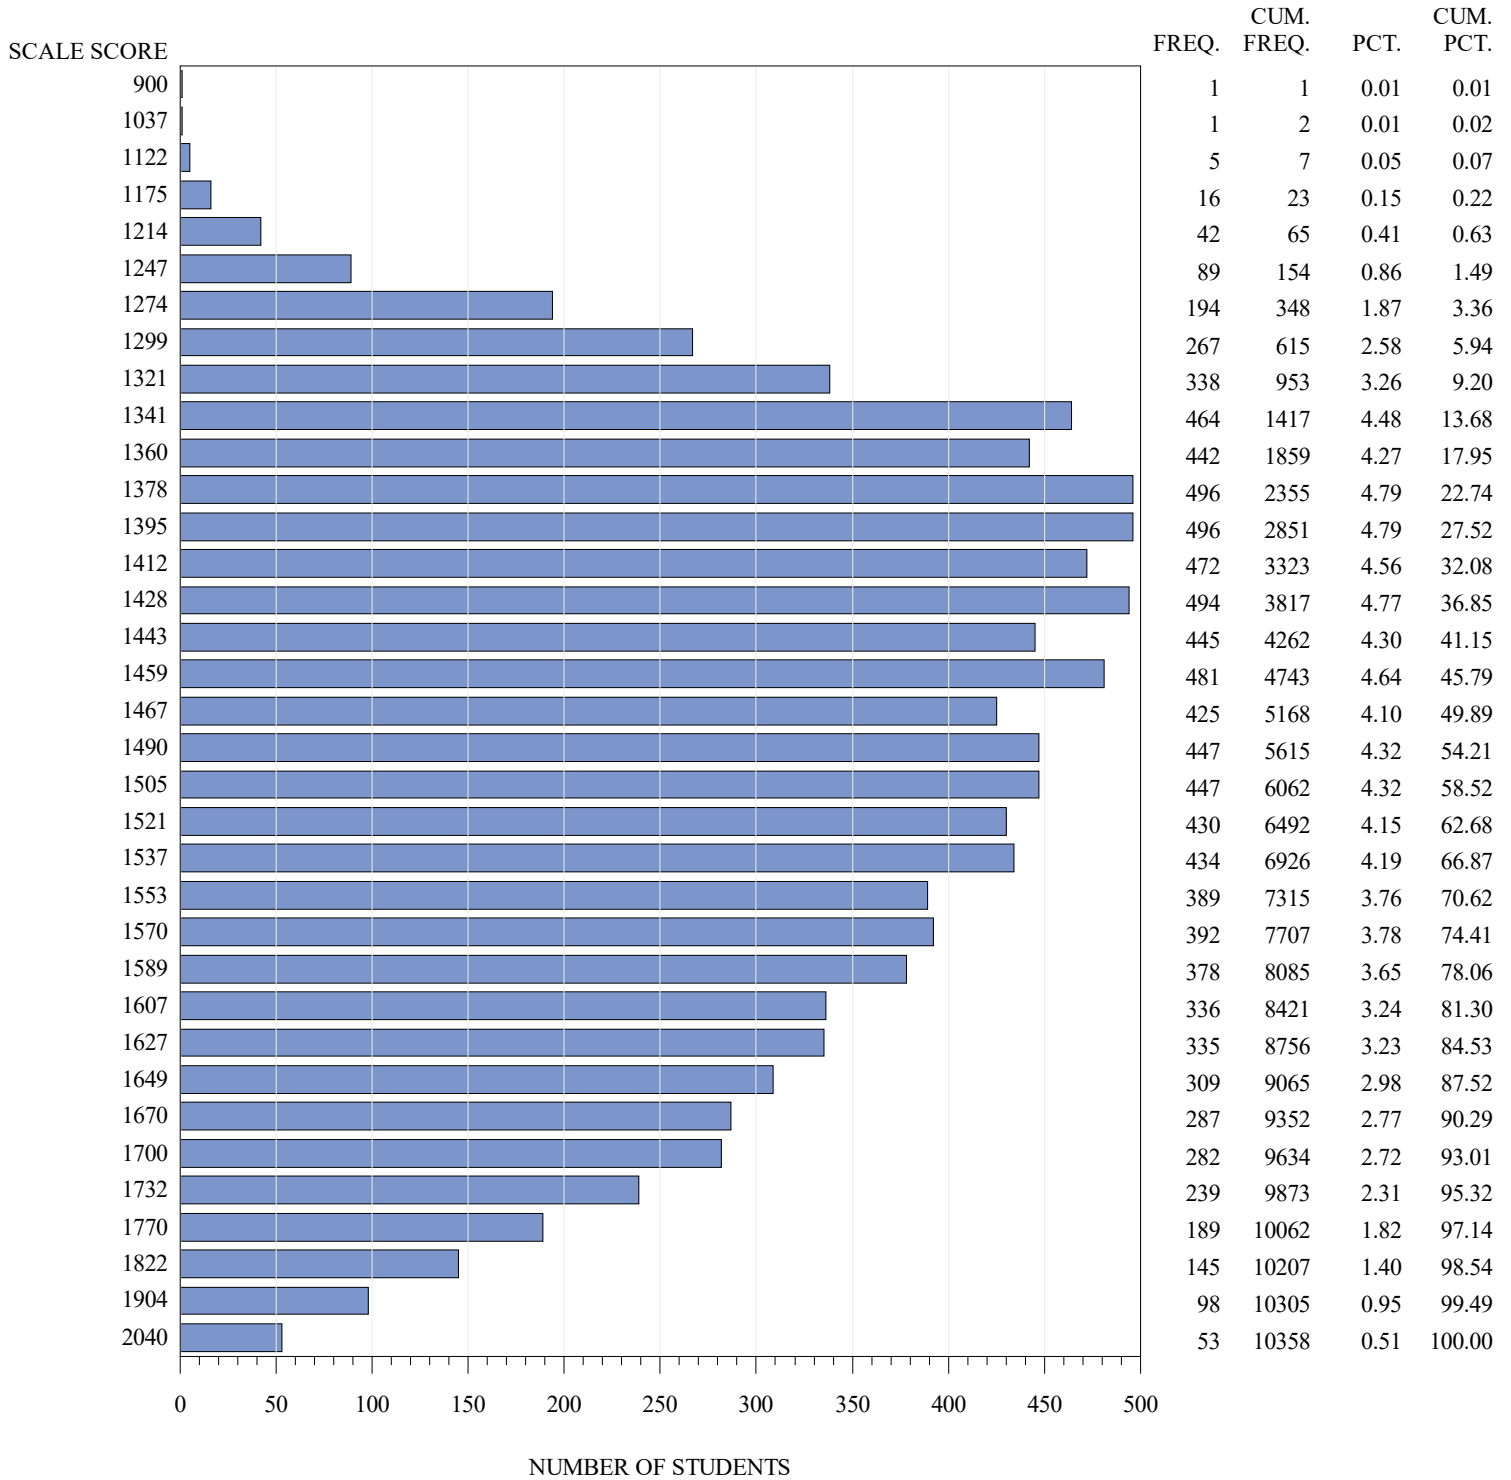

**FREQUENCY DISTRIBUTION – SCALE SCORES
STAAR SPANISH SPRING 2019
GRADE 4 MATHEMATICS
ALL STUDENTS**

Notes:

Students who took the Braille or the ASL or the paper STAAR with Embedded Supports version of the test are not included in the frequency distribution tables.