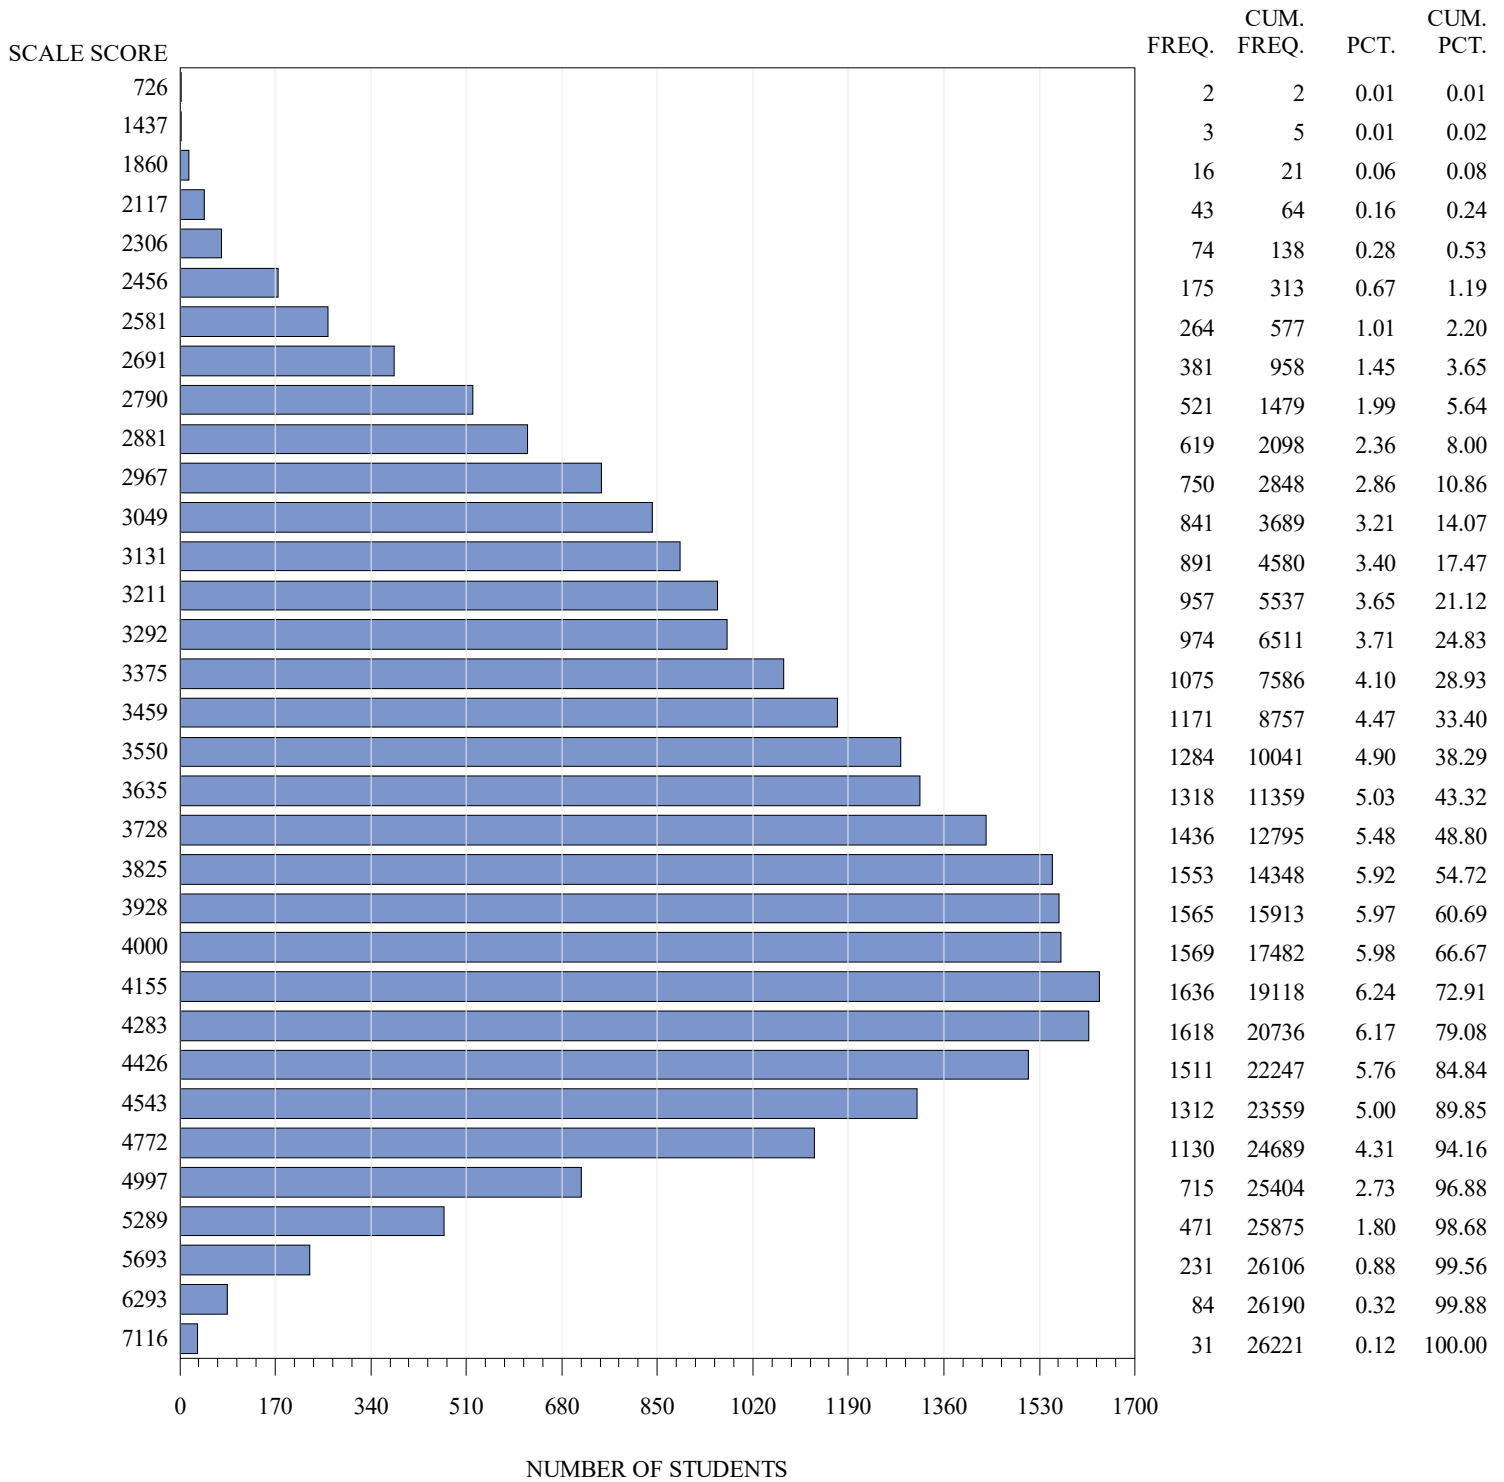

**FREQUENCY DISTRIBUTION – SCALE SCORES
STAAR SPANISH SPRING 2019
GRADE 4 WRITING
ALL STUDENTS**

Notes:

Students who took the Braille or the ASL or the paper STAAR with Embedded Supports version of the test are not included in the frequency distribution tables.