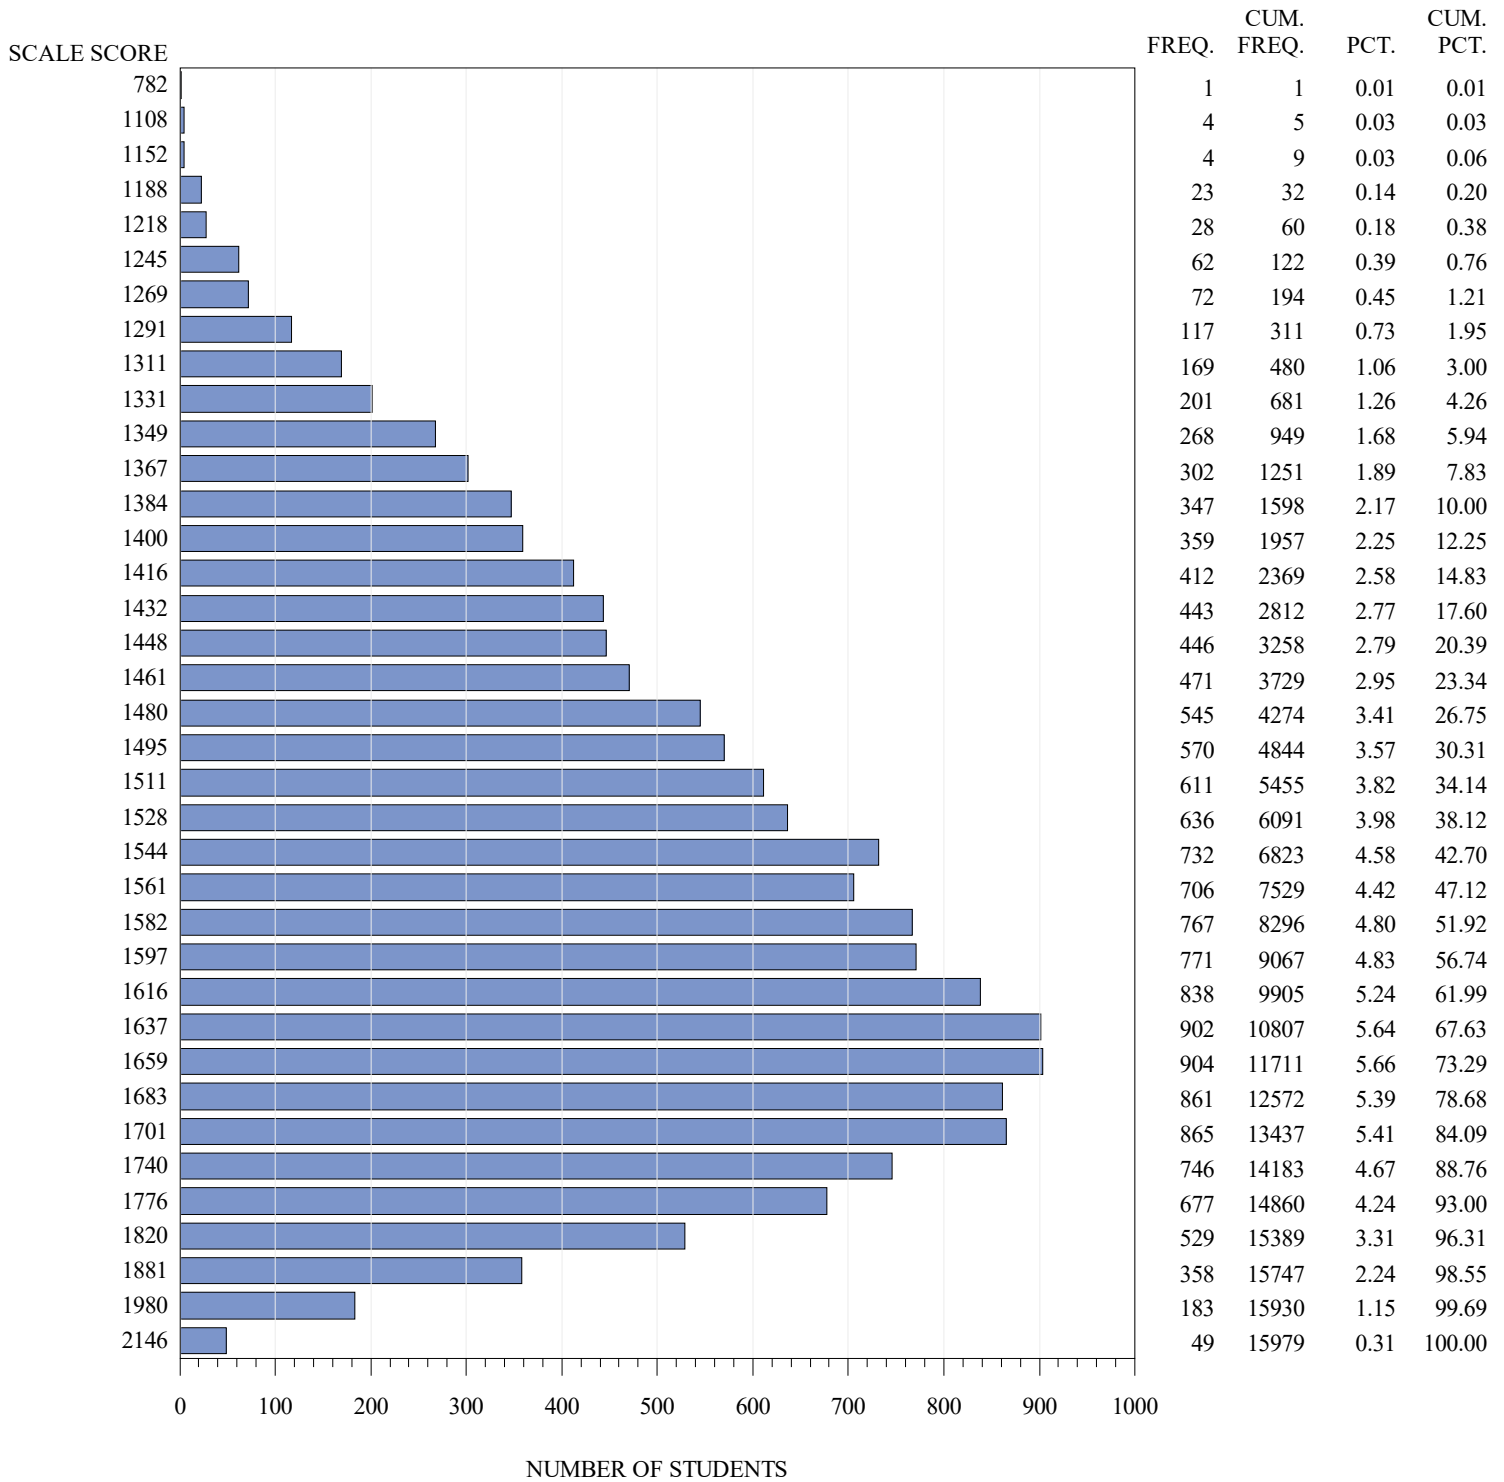

**FREQUENCY DISTRIBUTION – SCALE SCORES
STAAR SPANISH SPRING 2019
GRADE 5 READING
ALL STUDENTS**

Notes:

Students who took the Braille or the ASL or the paper STAAR with Embedded Supports version of the test are not included in the frequency distribution tables.