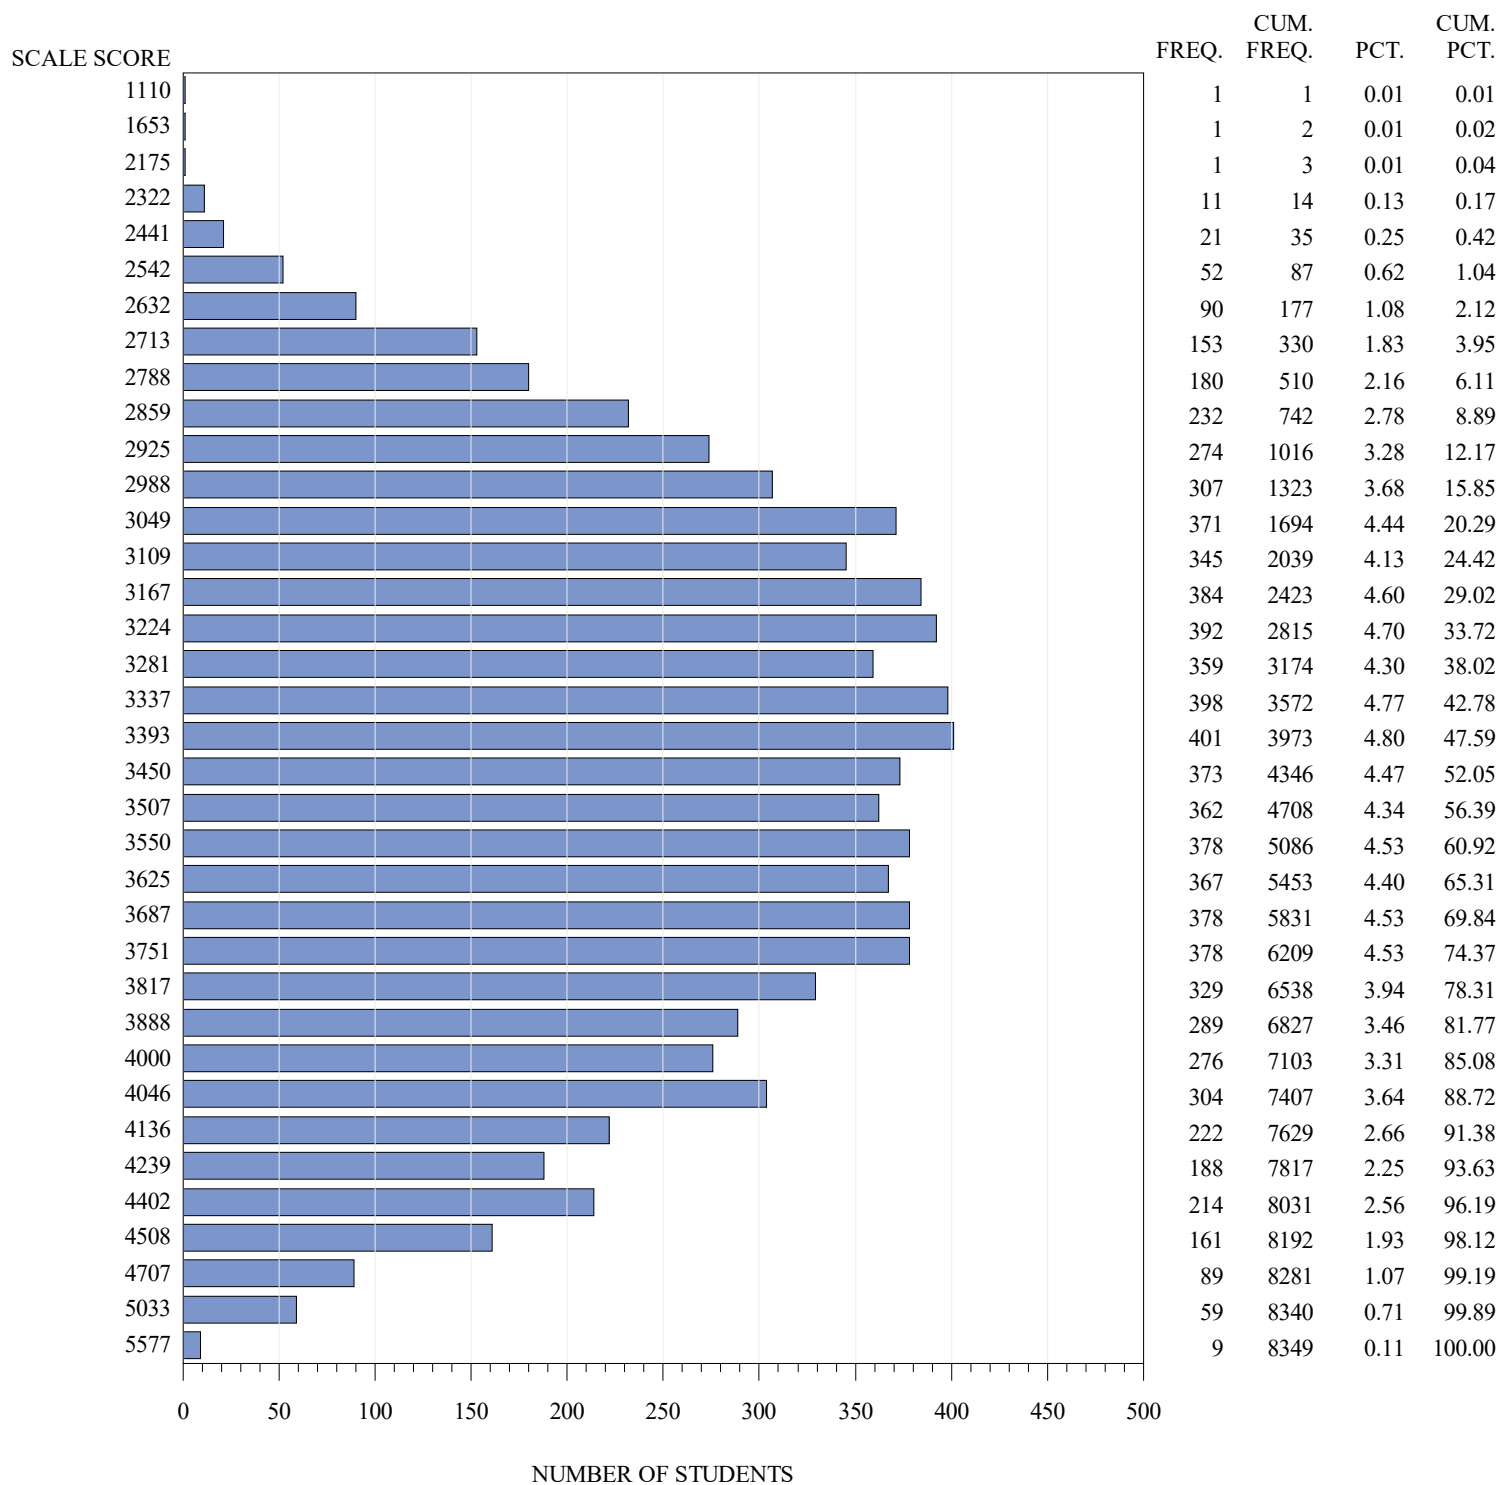

**FREQUENCY DISTRIBUTION – SCALE SCORES
STAAR SPANISH SPRING 2019
GRADE 5 SCIENCE
ALL STUDENTS**

Notes:

Students who took the Braille or the ASL or the paper STAAR with Embedded Supports version of the test are not included in the frequency distribution tables.