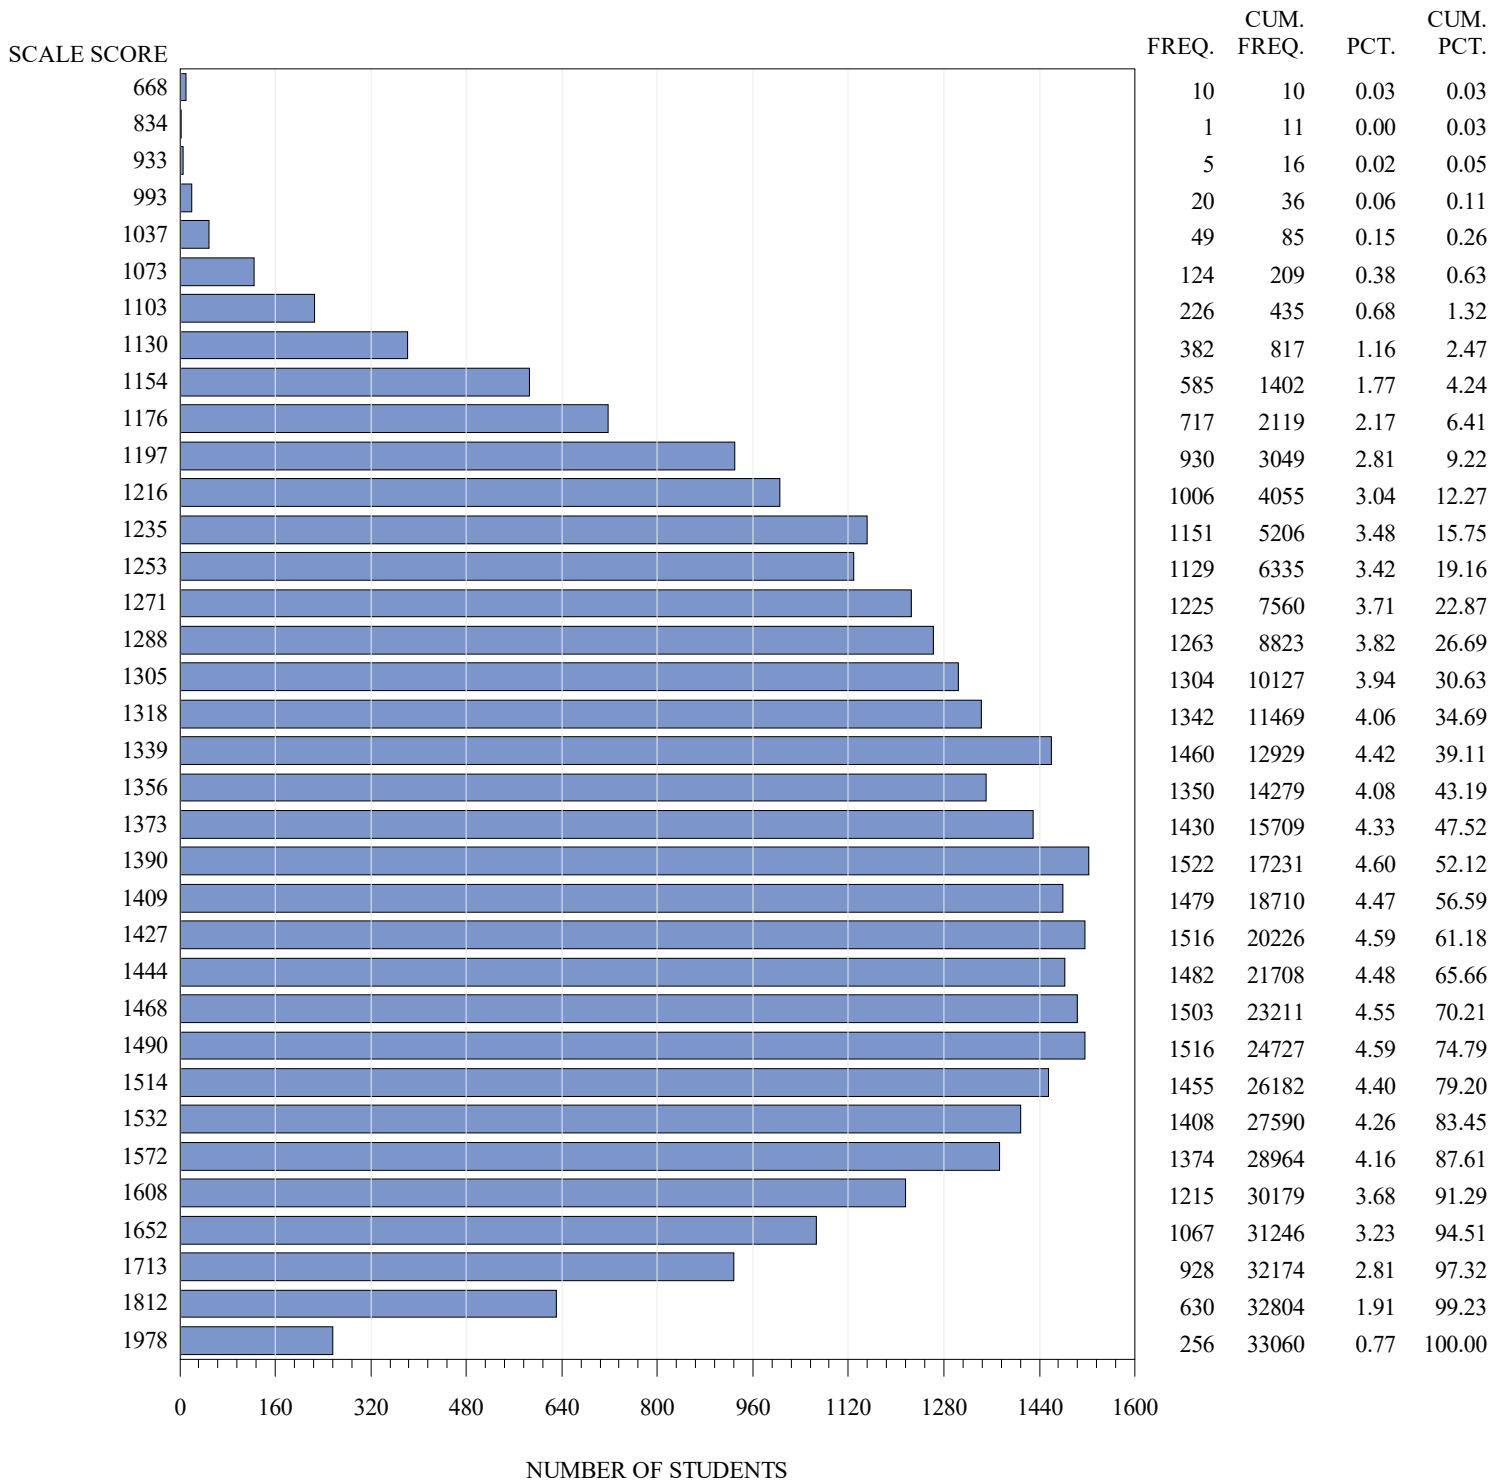

**FREQUENCY DISTRIBUTION – SCALE SCORES
STAAR SPANISH SPRING 2019
GRADE 3 READING
ALL STUDENTS**

Notes:

Students who took the Braille or the ASL or the paper STAAR with Embedded Supports version of the test are not included in the frequency distribution tables.