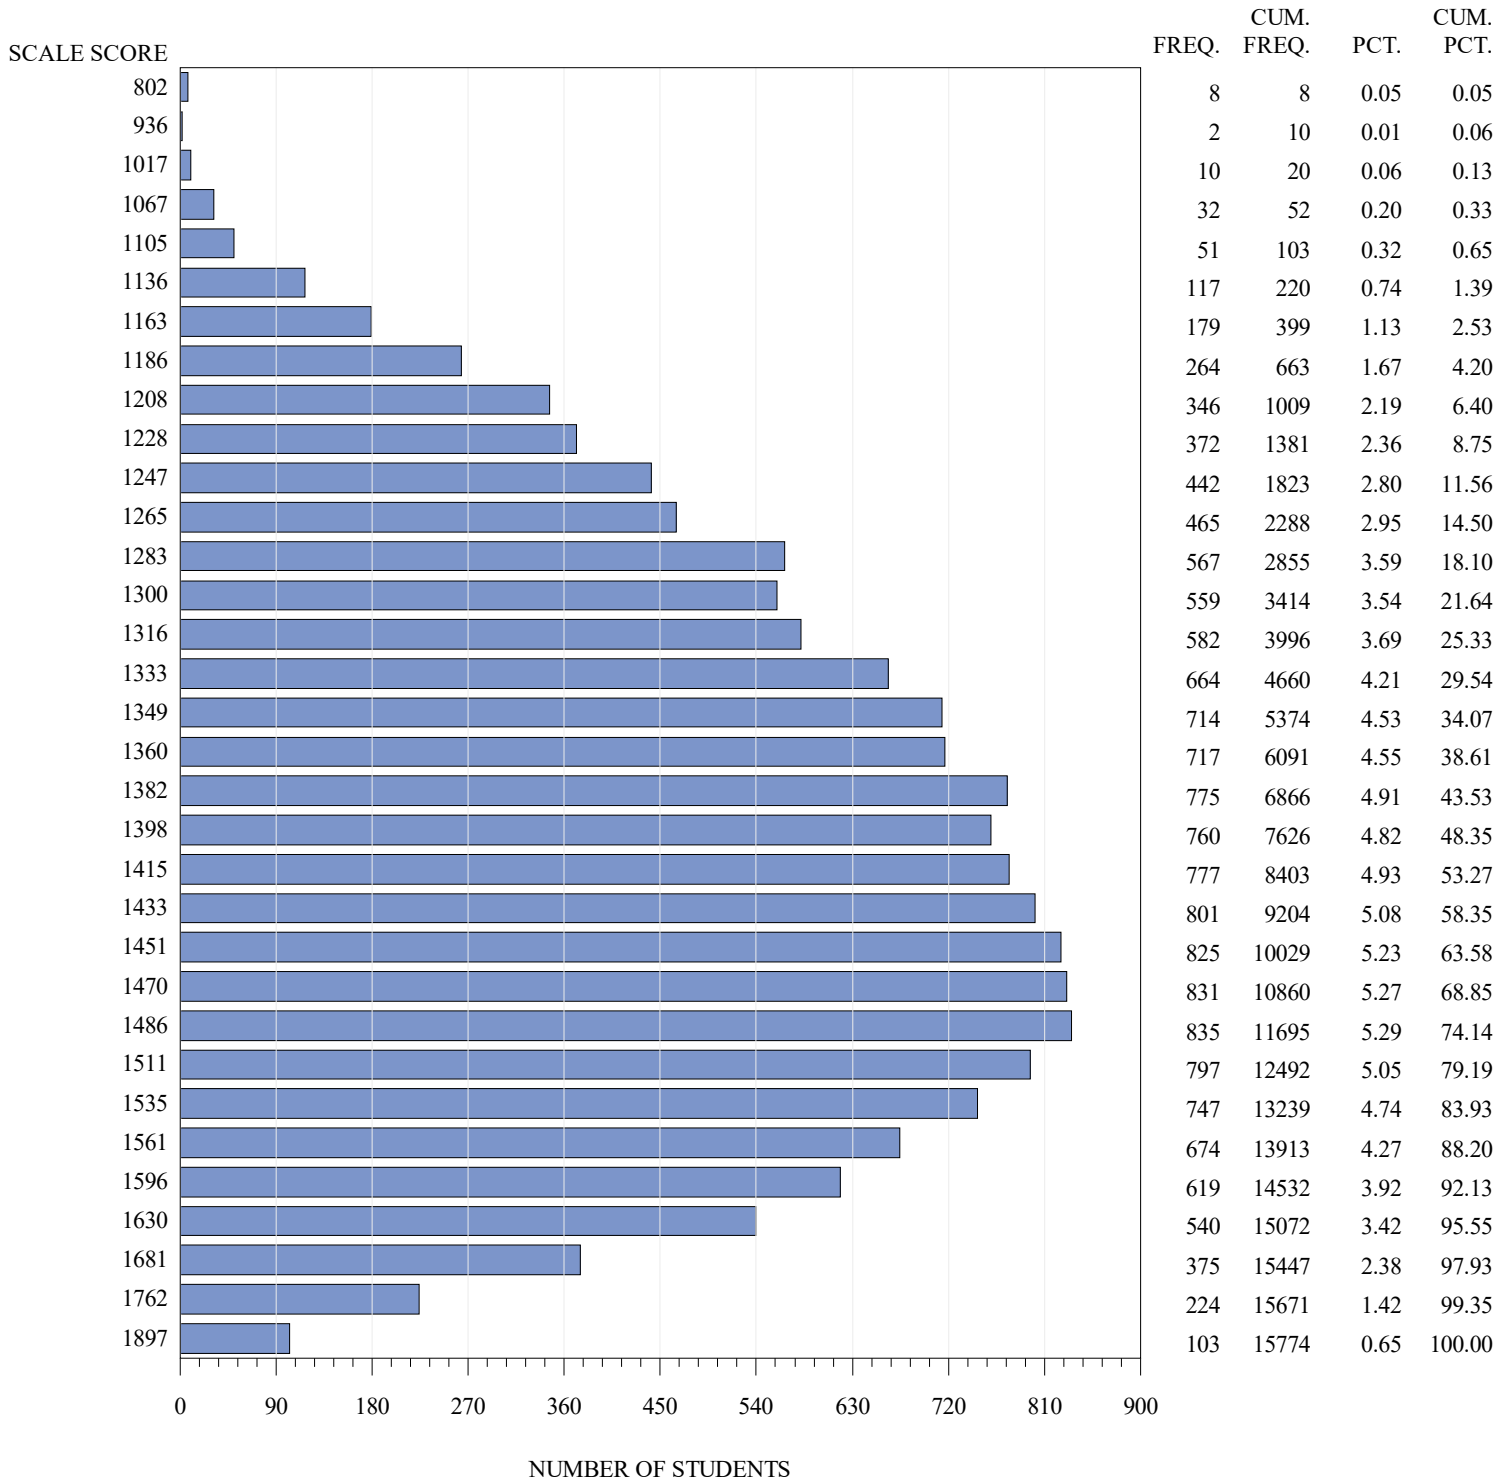

FREQUENCY DISTRIBUTION – SCALE SCORES
STAAR SPANISH SPRING 2019
GRADE 3 MATHEMATICS
ALL STUDENTS

Notes:

Students who took the Braille or the ASL or the paper STAAR with Embedded Supports version of the test are not included in the frequency distribution tables.