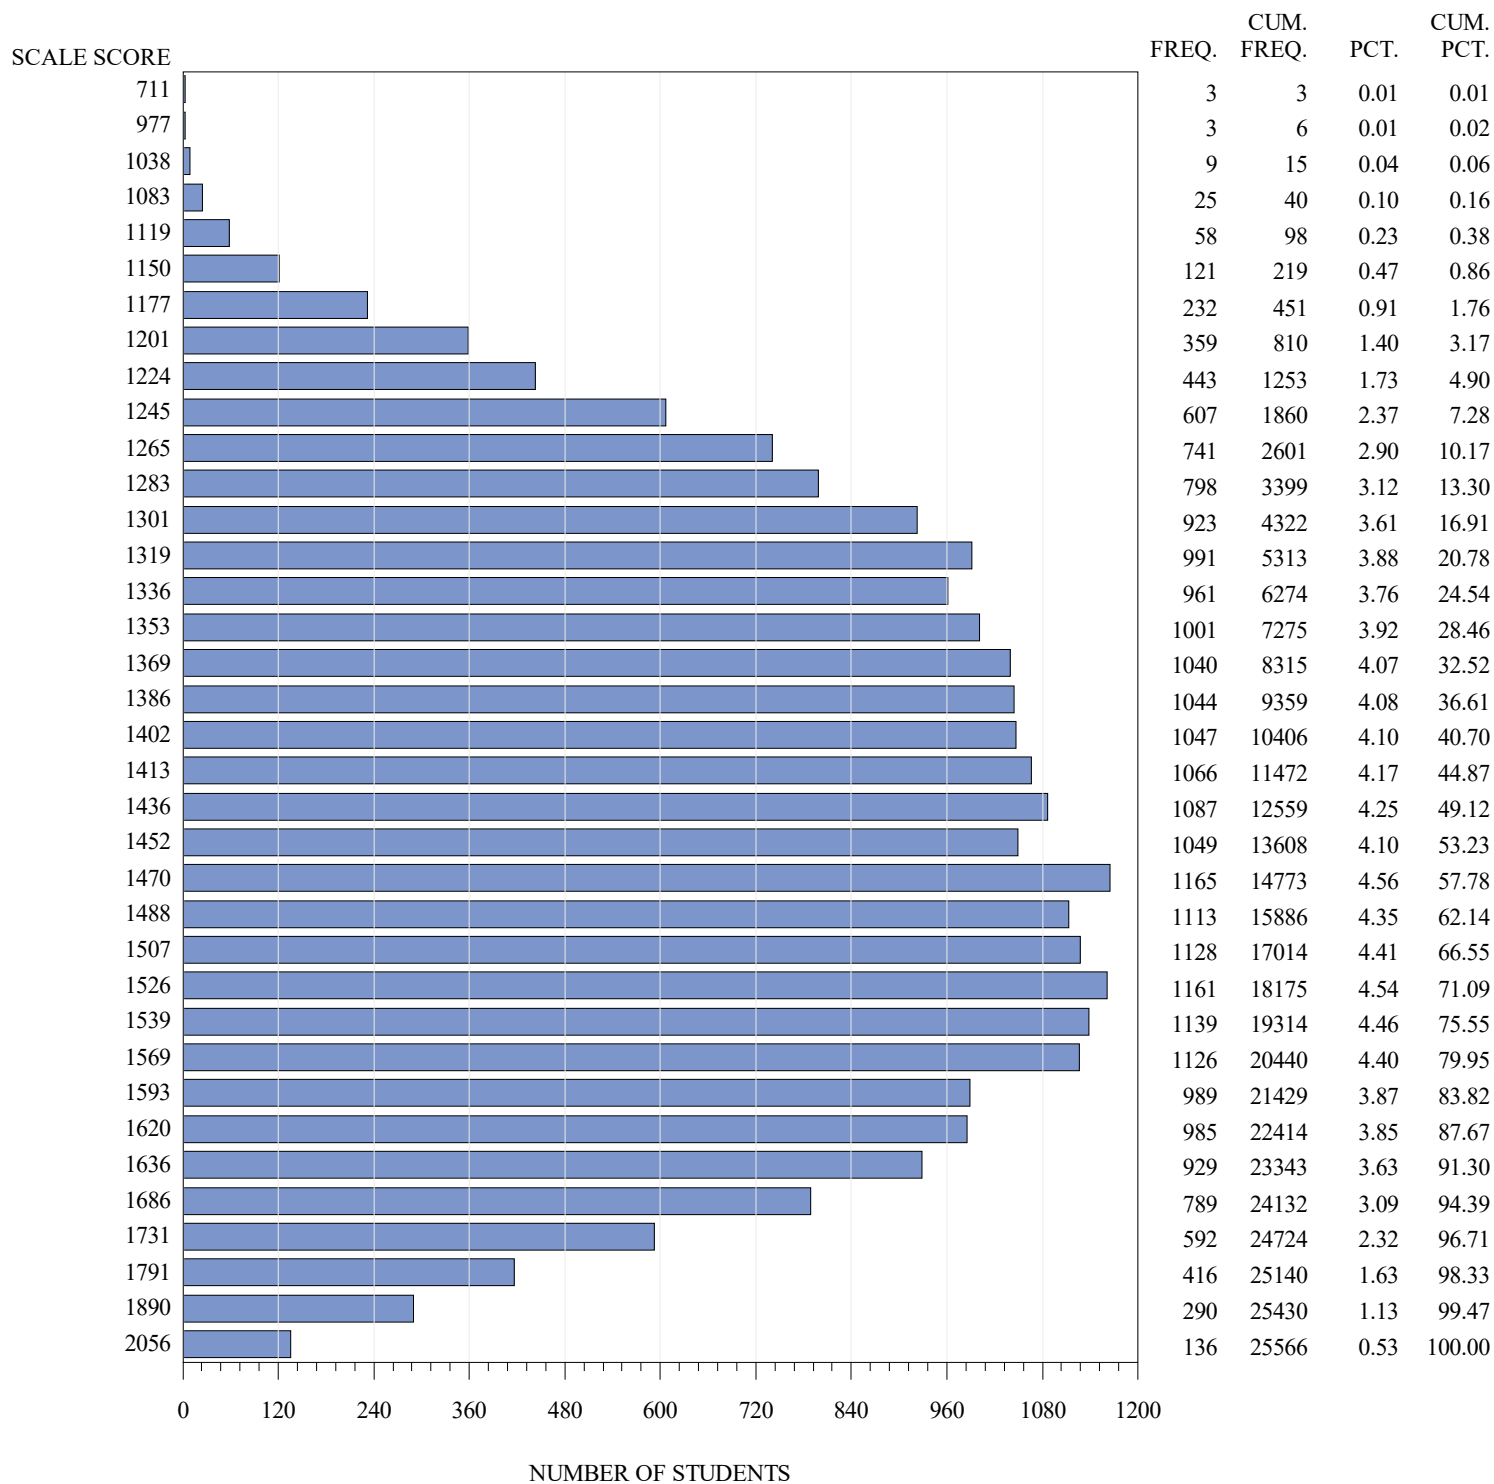

**FREQUENCY DISTRIBUTION – SCALE SCORES
STAAR SPANISH SPRING 2019
GRADE 4 READING
ALL STUDENTS**

Notes:

Students who took the Braille or the ASL or the paper STAAR with Embedded Supports version of the test are not included in the frequency distribution tables.