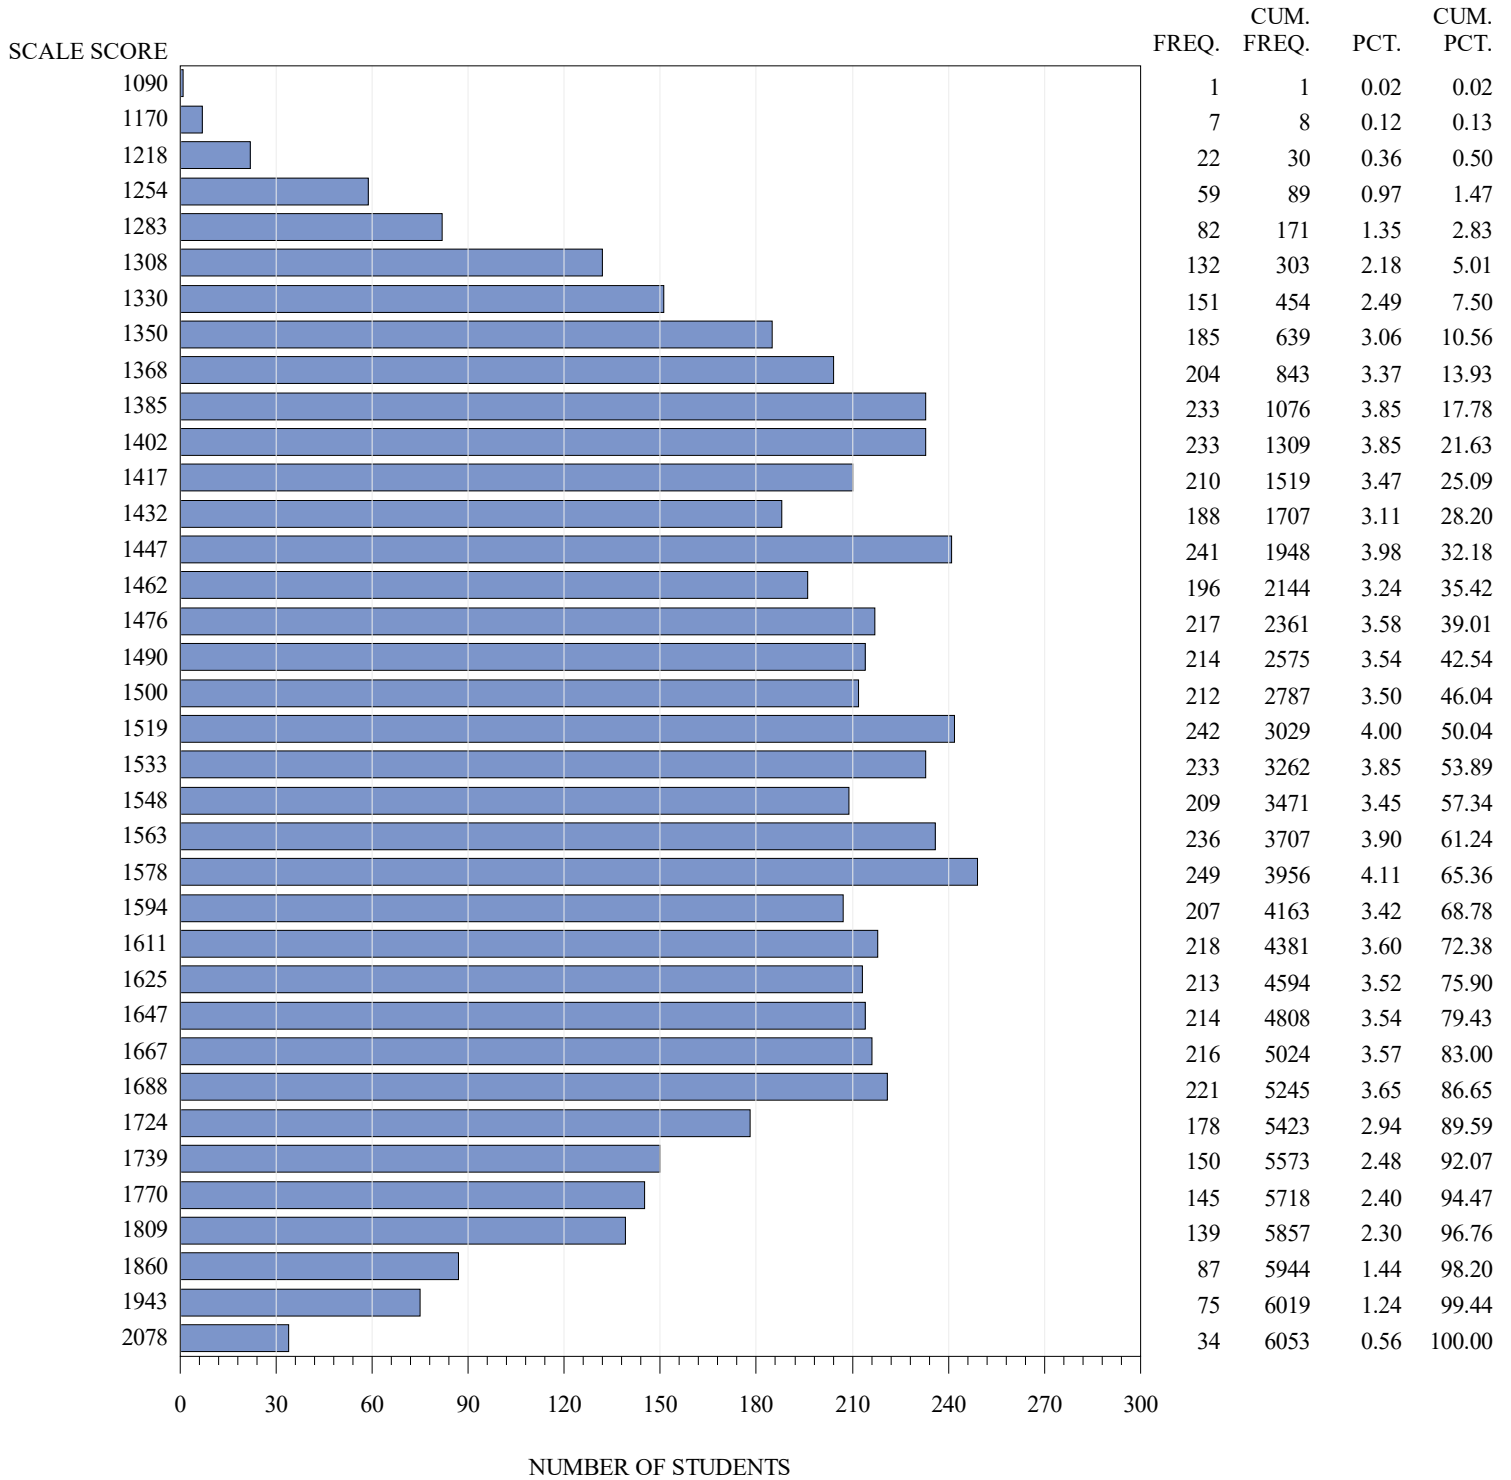

**FREQUENCY DISTRIBUTION – SCALE SCORES
STAAR SPANISH SPRING 2019
GRADE 5 MATHEMATICS
ALL STUDENTS**

Notes:

Students who took the Braille or the ASL or the paper STAAR with Embedded Supports version of the test are not included in the frequency distribution tables.